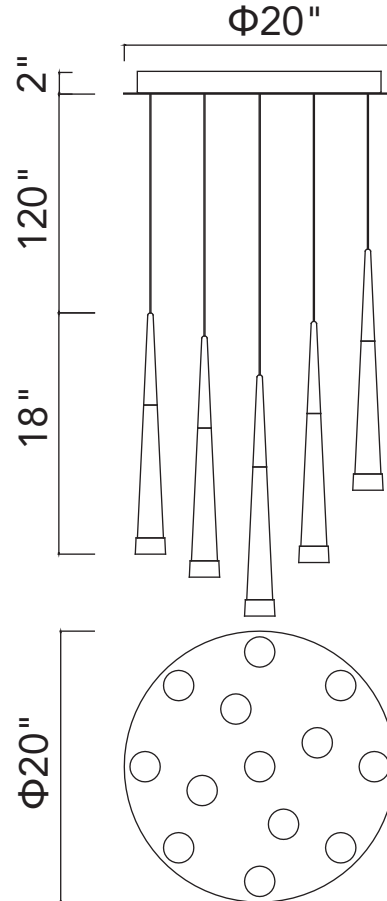

PROJECT: _____
 FIXTURE TYPE: _____
 LOCATION: _____
 CONTACT/PHONE: _____

Item	1103P20-13-602
Collection	ANDES
Category	Pendant
Finish	Satin Gold
Glass	-----
Crystal	-----
Acrylic	Frosted

Shade Color	-----
Min Assembled Height	20"
Max Assembled Height	140"
Width	20"
Length	-----
Extension Wall Mounts	-----
Input	120V AC,60HZ,AC

Lumens	3380
Light Source	Integrated LED
Bulb Info.	65W
Included	Yes
Dimmable	Yes
Colour Temp	3000K
Weight	18.0 Lbs

CWI Lighting
 140 Steelcase Rd W
 Markham, ON L3R 3J9
 Canada

CWI Lighting
 295 Fire Tower Dr
 Tonawanda, NY 14150
 USA