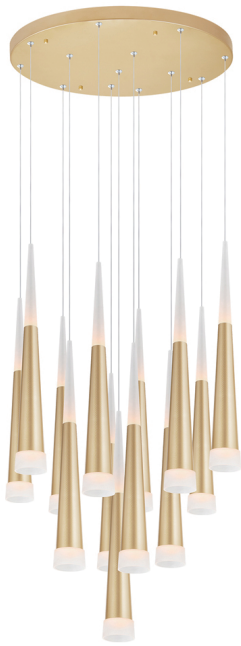

PROJECT: _____
 FIXTURE TYPE: _____
 LOCATION: _____
 CONTACT/PHONE: _____

Item	1103P20-13-602
Collection	ANDES
Category	Pendant
Finish	Satin Gold
Glass	-----
Crystal	-----
Acrylic	Frosted

Shade Color	-----
Min Assembled Height	20"
Max Assembled Height	140"
Width	20"
Length	-----
Extension Wall Mounts	-----
Input	120V AC,60HZ,AC

Lumens	3380
Light Source	Integrated LED
Bulb Info.	65W
Included	Yes
Dimmable	Yes
Colour Temp	3000K
Weight	18.0 Lbs

CWI Lighting
 140 Steelcase Rd W
 Markham, ON L3R 3J9
 Canada

CWI Lighting
 295 Fire Tower Dr
 Tonawanda, NY 14150
 USA