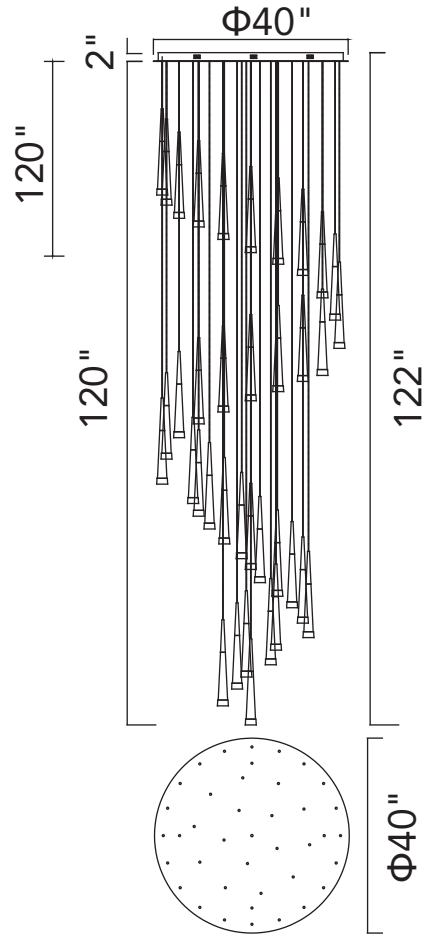

PROJECT: \_\_\_\_\_  
 FIXTURE TYPE: \_\_\_\_\_  
 LOCATION: \_\_\_\_\_  
 CONTACT/PHONE: \_\_\_\_\_

Item	1103P40-36-602
Collection	ANDES
Category	Pendant
Finish	Satin Gold
Glass	-----
Crystal	-----
Acrylic	Frosted

Shade Color	-----
Min Assembled Height	122"
Max Assembled Height	-----
Width	40"
Length	-----
Extension Wall Mounts	-----
Input	120V AC,60HZ,AC

Lumens	9360
Light Source	Integrated LED
Bulb Info.	180W
Included	Yes
Dimmable	Yes
Colour Temp	3000K
Weight	59.52 Lbs