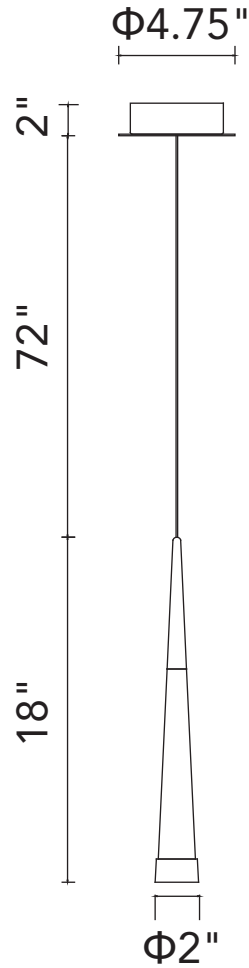

PROJECT: _____
 FIXTURE TYPE: _____
 LOCATION: _____
 CONTACT/PHONE: _____

Item	1103P5-1-602	Shade Color	-----	Lumens	260
Collection	ANDES	Min Assembled Height	20"	Light Source	Integrated LED
Category	Pendant	Max Assembled Height	92"	Bulb Info.	5W
Finish	Satin Gold	Width	2"	Included	Yes
Glass	-----	Length	-----	Dimmable	Yes
Crystal	-----	Extension Wall Mounts	-----	Colour Temp	3000K
Acrylic	Frosted	Input	120V AC,60HZ,AC	Weight	1.54 Lbs