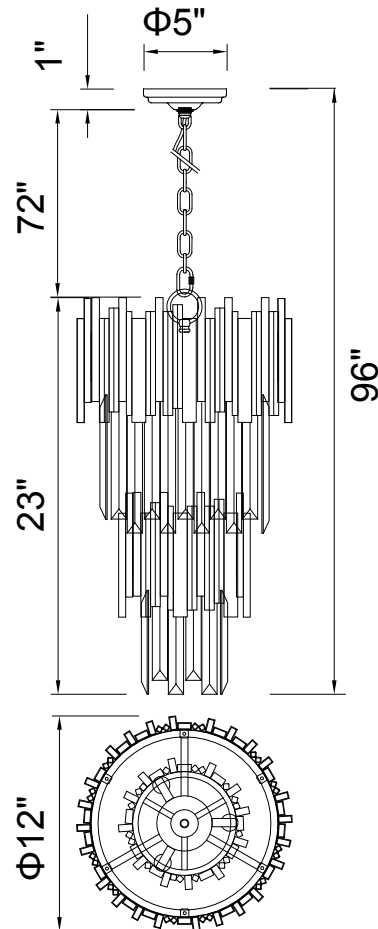

PROJECT: _____

FIXTURE TYPE: _____

LOCATION: _____

CONTACT/PHONE: _____

Item	1112P12-4-169	Shade Color	-----	Lumens	-----
Collection	DECO	Min Assembled Height	24"	Light Source	E12
Category	Mini Pendant	Max Assembled Height	96"	Bulb Info.	4x60W
Finish	Medallion Gold	Width	12"	Included	-----
Glass	-----	Length	-----	Dimmable	Yes
Crystal	Clear	Extension Wall Mounts	-----	Colour Temp	-----
Acrylic	-----	Input	120V AC,60HZ,AC	Weight	22.05 Lbs