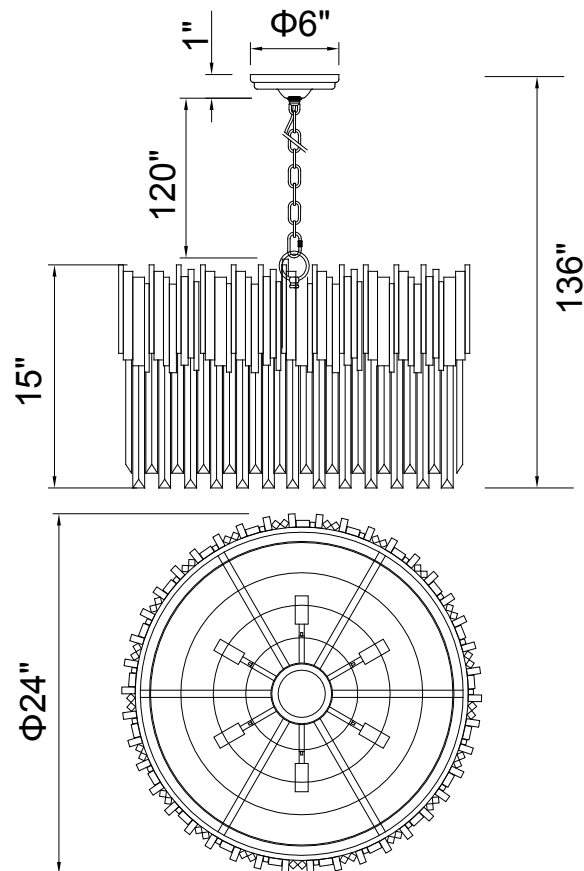

PROJECT: _____

FIXTURE TYPE: _____

LOCATION: _____

CONTACT/PHONE: _____

Item	1112P24-7-169	Shade Color	-----	Lumens	-----
Collection	DECO	Min Assembled Height	16"	Light Source	E12
Category	Chandelier	Max Assembled Height	136"	Bulb Info.	7x60W
Finish	Medallion Gold	Width	24"	Included	-----
Glass	-----	Length	-----	Dimmable	Yes
Crystal	Clear	Extension Wall Mounts	-----	Colour Temp	-----
Acrylic	-----	Input	120V AC,60HZ,AC	Weight	55.12 Lbs