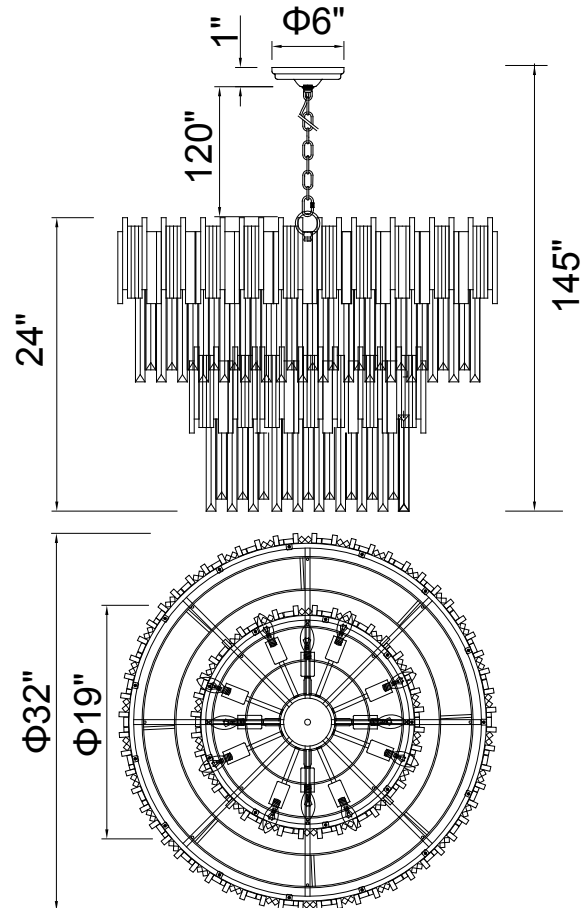

PROJECT: _____

FIXTURE TYPE: _____

LOCATION: _____

CONTACT/PHONE: _____

Item	1112P32-12-169	Shade Color	-----	Lumens	-----
Collection	DECO	Min Assembled Height	25"	Light Source	E12
Category	Chandelier	Max Assembled Height	145"	Bulb Info.	12x60W
Finish	Medallion Gold	Width	32"	Included	-----
Glass	-----	Length	-----	Dimmable	Yes
Crystal	Clear	Extension Wall Mounts	-----	Colour Temp	-----
Acrylic	-----	Input	120V AC,60HZ,AC	Weight	92.59 Lbs