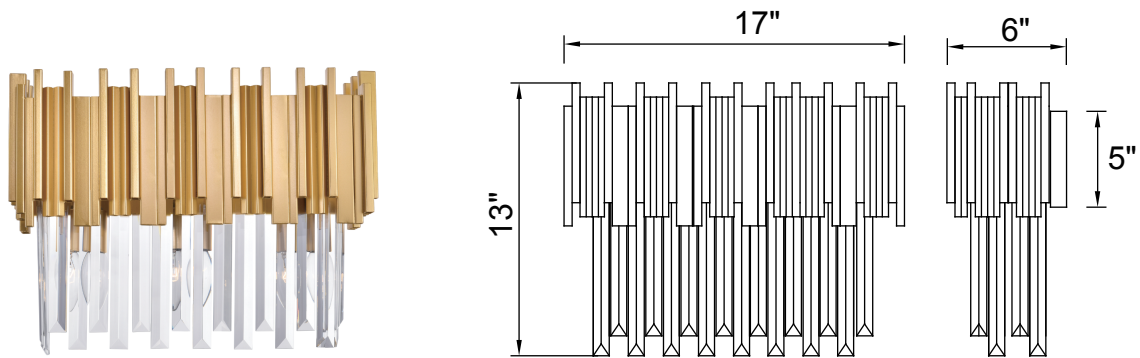

PROJECT: _____
 FIXTURE TYPE: _____
 LOCATION: _____
 CONTACT/PHONE: _____

Item	1112W17-3-169	Shade Color	-----	Lumens	-----
Collection	DECO	Min Assembled Height	13"	Light Source	E12
Category	Vanity Light	Max Assembled Height	-----	Bulb Info.	3x60W
Finish	Medallion Gold	Width	17"	Included	-----
Glass	-----	Length	-----	Dimmable	Yes
Crystal	Clear	Extension Wall Mounts	6"	Colour Temp	-----
Acrylic	-----	Input	120V AC,60HZ,AC	Weight	11.02 Lbs