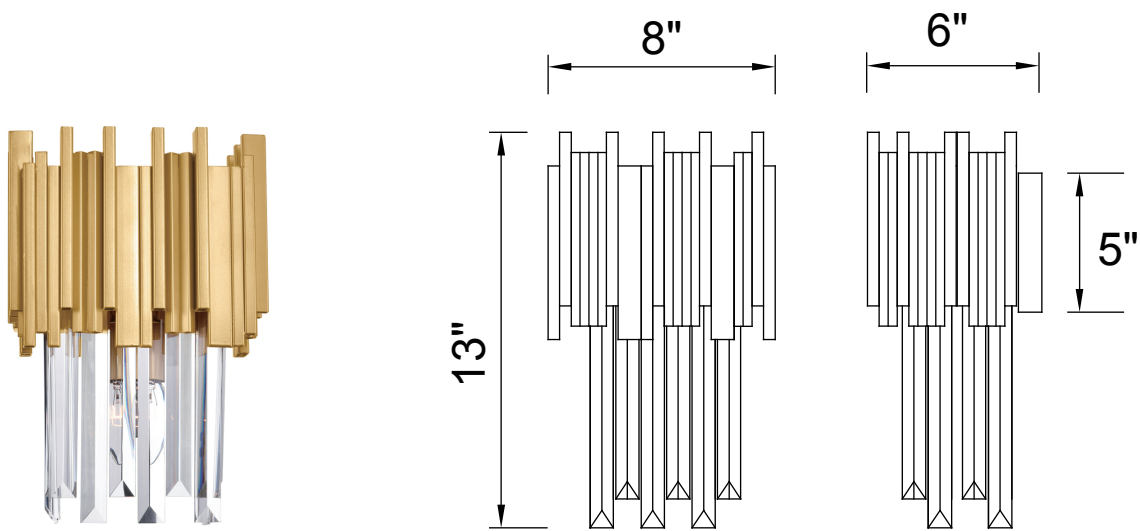

PROJECT: _____
 FIXTURE TYPE: _____
 LOCATION: _____
 CONTACT/PHONE: _____

Item	1112W8-1-169
Collection	DECO
Category	Wall Sconce
Finish	Medallion Gold
Glass	-----
Crystal	Clear
Acrylic	-----

Shade Color	-----
Min Assembled Height	13"
Max Assembled Height	13"
Width	8"
Length	-----
Extension Wall Mounts	6"
Input	120V AC,60HZ,AC

Lumens	-----
Light Source	E12
Bulb Info.	1x60W
Included	-----
Dimmable	Yes
Colour Temp	-----
Weight	6.3 Lbs

CWI Lighting
 2775 Broadway
 Buffalo, NY 14227
 USA

CWI Lighting
 140 Steelcase Rd. W.
 Markham ON. L3R 3J9
 Canada