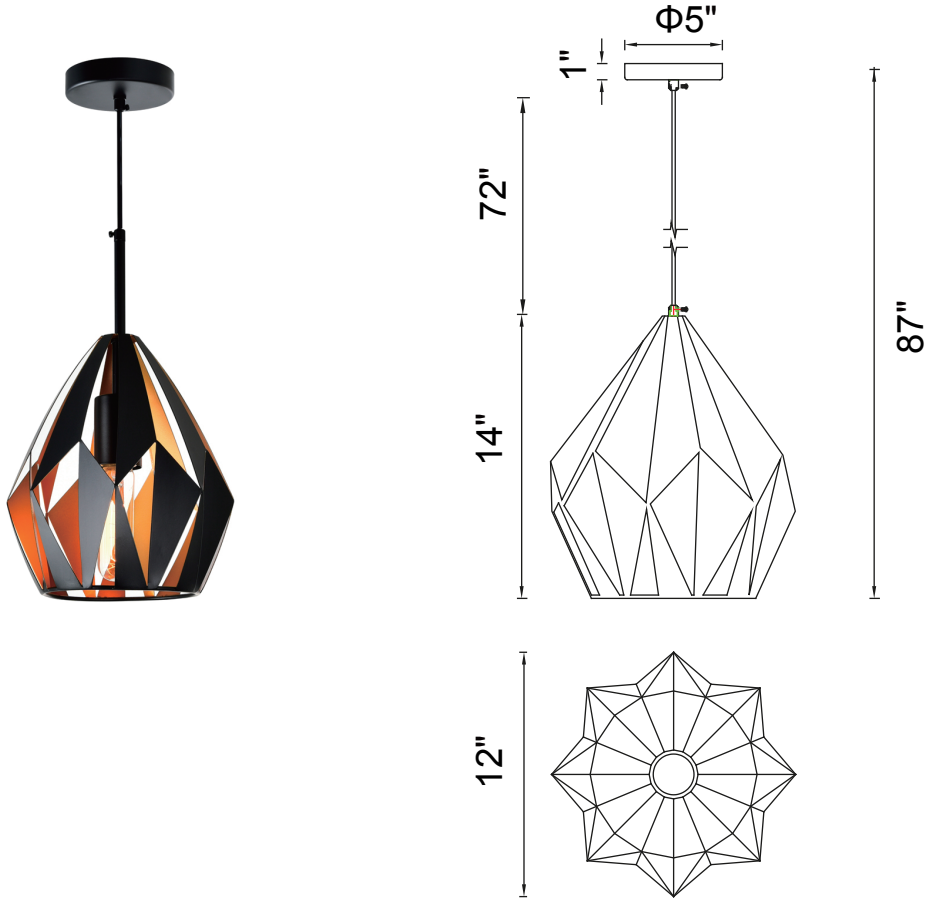

PROJECT: _____
 FIXTURE TYPE: _____
 LOCATION: _____
 CONTACT/PHONE: _____

Item	1114P12-1-271	Shade Color	-----	Lumens	-----
Collection	OXIDE	Min Assembled Height	17"	Light Source	E26
Category	Pendant	Max Assembled Height	87"	Bulb Info.	1x60W
Finish	Black & Copper	Width	12"	Included	-----
Glass	-----	Length	-----	Dimmable	Yes
Crystal	-----	Extension Wall Mounts	-----	Colour Temp	-----
Acrylic	-----	Input	120V AC,60HZ,AC	Weight	3.96 Lbs