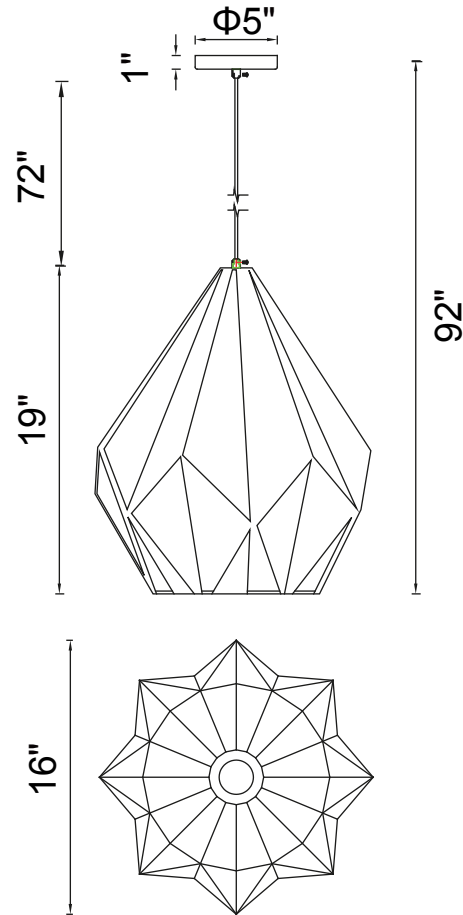

PROJECT: _____
 FIXTURE TYPE: _____
 LOCATION: _____
 CONTACT/PHONE: _____

Item	1114P16-1-271
Collection	OXIDE
Category	Pendant
Finish	Black & Copper
Glass	-----
Crystal	-----
Acrylic	-----

Shade Color	-----
Min Assembled Height	22"
Max Assembled Height	92"
Width	16"
Length	-----
Extension Wall Mounts	-----
Input	120V AC,60HZ,AC

Lumens	-----
Light Source	E26
Bulb Info.	1x60W
Included	-----
Dimmable	Yes
Colour Temp	-----
Weight	11.7 Lbs

CWI Lighting
 140 Steelcase Rd W
 Markham, ON L3R 3J9
 Canada

CWI Lighting
 295 Fire Tower Dr
 Tonawanda, NY 14150
 USA