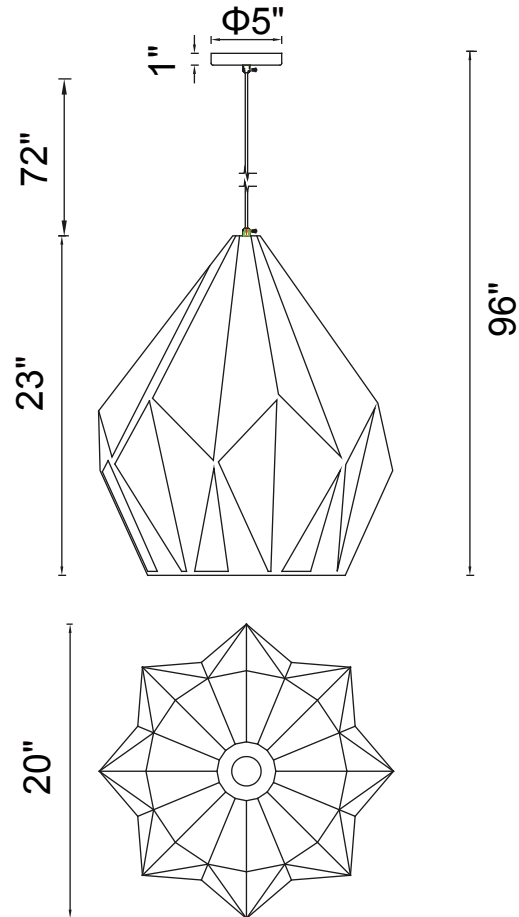

PROJECT: _____

FIXTURE TYPE: _____

LOCATION: _____

CONTACT/PHONE: _____

Item	1114P20-1-271
Collection	OXIDE
Category	Pendant
Finish	Black & Copper
Glass	-----
Crystal	-----
Acrylic	-----

Shade Color	-----
Min Assembled Height	26"
Max Assembled Height	96"
Width	20"
Length	-----
Extension Wall Mounts	-----
Input	120V AC,60HZ,AC

Lumens	-----
Light Source	E26
Bulb Info.	1x60W
Included	-----
Dimmable	Yes
Colour Temp	-----
Weight	8.8 Lbs

CWI Lighting
140 Steelcase Rd W
Markham, ON L3R 3J9
Canada

CWI Lighting
295 Fire Tower Dr
Tonawanda, NY 14150
USA