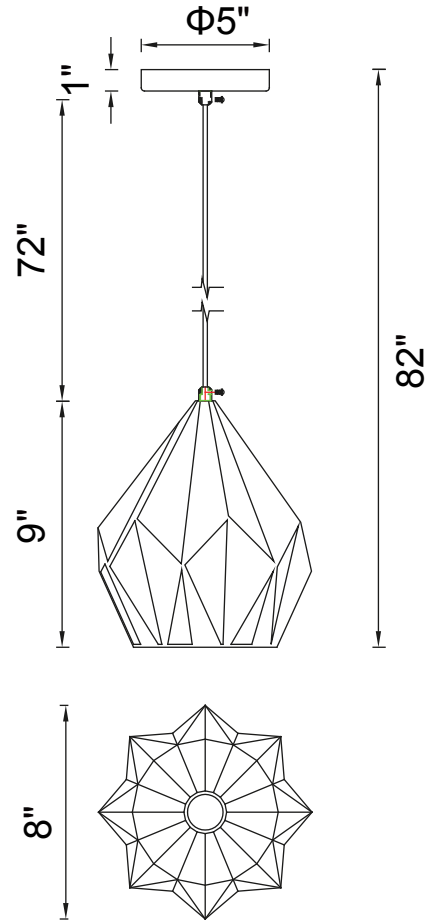

PROJECT: \_\_\_\_\_  
 FIXTURE TYPE: \_\_\_\_\_  
 LOCATION: \_\_\_\_\_  
 CONTACT/PHONE: \_\_\_\_\_

Item	1114P8-1-271
Collection	OXIDE
Category	Pendant
Finish	Black & Copper
Glass	-----
Crystal	-----
Acrylic	-----

Shade Color	-----
Min Assembled Height	12"
Max Assembled Height	82"
Width	8"
Length	-----
Extension Wall Mounts	-----
Input	120V AC,60HZ,AC

Lumens	-----
Light Source	E26
Bulb Info.	1x60W
Included	-----
Dimmable	Yes
Colour Temp	-----
Weight	0.66 Lbs