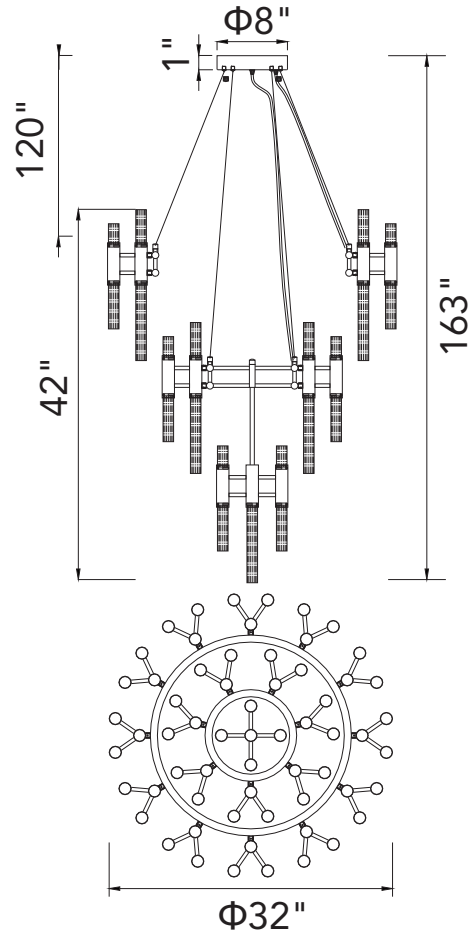

PROJECT: _____
 FIXTURE TYPE: _____
 LOCATION: _____
 CONTACT/PHONE: _____

Item	1120P32-123-602
Collection	ORGUE
Category	Chandelier
Finish	Satin Gold
Glass	Clear
Crystal	-----
Acrylic	-----

Shade Color	-----
Min Assembled Height	55"
Max Assembled Height	163"
Width	32"
Length	-----
Extension Wall Mounts	-----
Input	120V AC,60HZ,AC

Lumens	-----
Light Source	G9
Bulb Info.	123 x 5W
Included	-----
Dimmable	Yes
Colour Temp	-----
Weight	66.14 Lbs

CWI Lighting
 140 Steelcase Rd W
 Markham, ON L3R 3J9
 Canada

CWI Lighting
 295 Fire Tower Dr
 Tonawanda, NY 14150
 USA