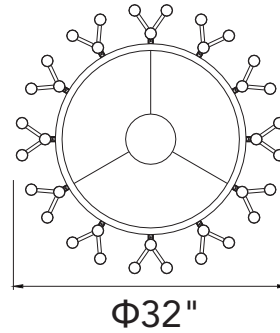

PROJECT: _____
 FIXTURE TYPE: _____
 LOCATION: _____
 CONTACT/PHONE: _____

Item	1120P32-72-602
Collection	ORGUE
Category	Chandelier
Finish	Satin Gold
Glass	Clear
Crystal	-----
Acrylic	-----

Shade Color	-----
Min Assembled Height	30"
Max Assembled Height	138"
Width	32"
Length	-----
Extension Wall Mounts	-----
Input	120V AC,60HZ,AC

Lumens	-----
Light Source	G9
Bulb Info.	72 x 5W
Included	-----
Dimmable	Yes
Colour Temp	-----
Weight	38.58 Lbs

CWI Lighting
 140 Steelcase Rd W
 Markham, ON L3R 3J9
 Canada

CWI Lighting
 295 Fire Tower Dr
 Tonawanda, NY 14150
 USA