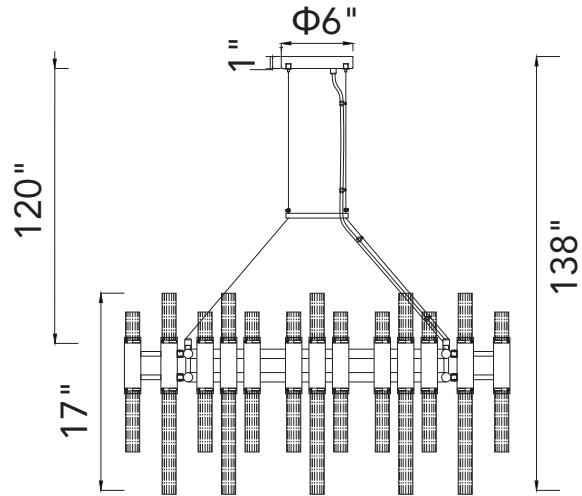

PROJECT: _____
 FIXTURE TYPE: _____
 LOCATION: _____
 CONTACT/PHONE: _____

Item	1120P32-72-602
Collection	ORGUE
Category	Chandelier
Finish	Satin Gold
Glass	Clear
Crystal	-----
Acrylic	-----

Shade Color	-----
Min Assembled Height	30"
Max Assembled Height	138"
Width	32"
Length	-----
Extension Wall Mounts	-----
Input	120V AC,60HZ,AC

Lumens	-----
Light Source	G9
Bulb Info.	72 x 5W
Included	-----
Dimmable	Yes
Colour Temp	-----
Weight	38.58 Lbs

CWI Lighting
 140 Steelcase Rd W
 Markham, ON L3R 3J9
 Canada

CWI Lighting
 295 Fire Tower Dr
 Tonawanda, NY 14150
 USA