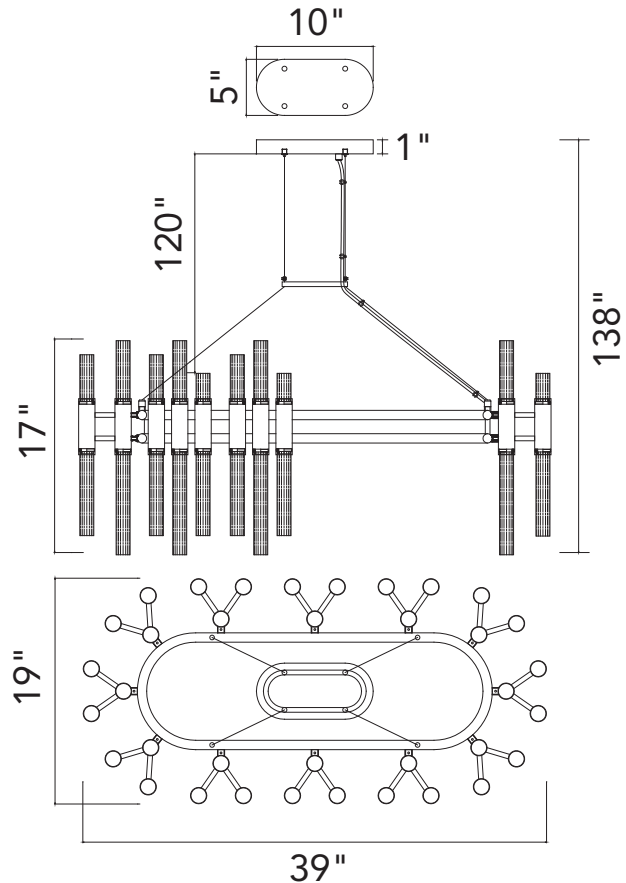

PROJECT: _____
 FIXTURE TYPE: _____
 LOCATION: _____
 CONTACT/PHONE: _____

Item	1120P39-72-602
Collection	ORGUE
Category	Chandelier
Finish	Satin Gold
Glass	Clear
Crystal	-----
Acrylic	-----

Shade Color	-----
Min Assembled Height	30"
Max Assembled Height	138"
Width	39"
Length	19"
Extension Wall Mounts	-----
Input	120V AC,60HZ,AC

Lumens	-----
Light Source	G9
Bulb Info.	72 x 5W
Included	-----
Dimmable	Yes
Colour Temp	-----
Weight	39.68 Lbs

CWI Lighting
 140 Steelcase Rd W
 Markham, ON L3R 3J9
 Canada

CWI Lighting
 295 Fire Tower Dr
 Tonawanda, NY 14150
 USA