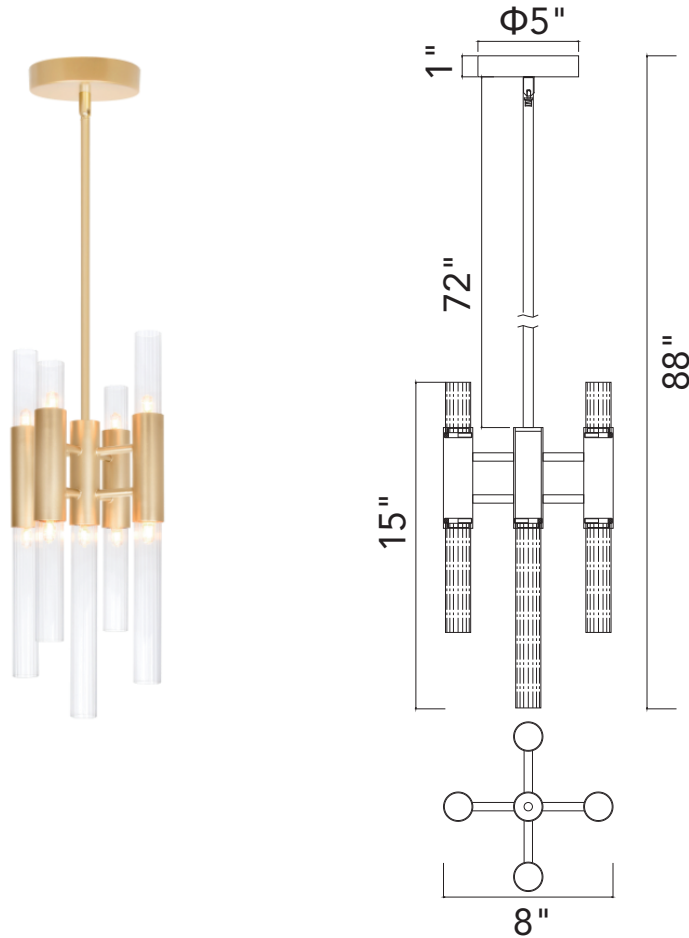

PROJECT: _____
 FIXTURE TYPE: _____
 LOCATION: _____
 CONTACT/PHONE: _____

Item	1120P8-9-602	Shade Color	-----	Lumens	-----
Collection	ORGUE	Min Assembled Height	28"	Light Source	G9
Category	Pendant	Max Assembled Height	88"	Bulb Info.	9x5W
Finish	Satin Gold	Width	8"	Included	-----
Glass	Clear	Length	-----	Dimmable	Yes
Crystal	-----	Extension Wall Mounts	-----	Colour Temp	-----
Acrylic	-----	Input	120V AC,60HZ,AC	Weight	4.41 Lbs