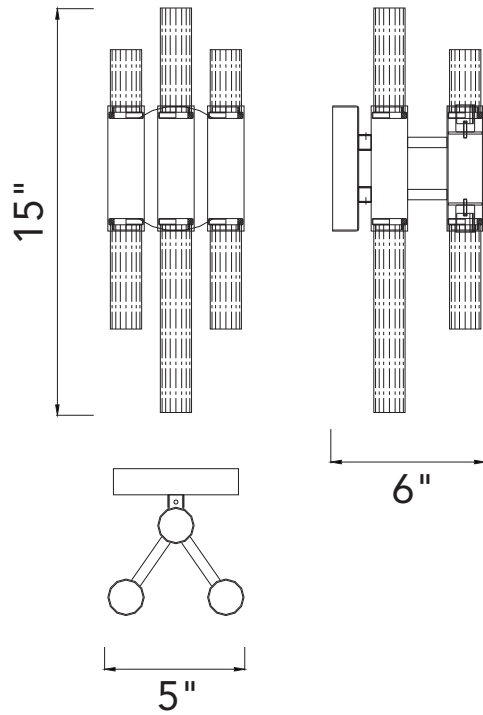

PROJECT: _____
 FIXTURE TYPE: _____
 LOCATION: _____
 CONTACT/PHONE: _____

Item	1120W5-6-602
Collection	ORGUE
Category	Wall Light
Finish	Satin Gold
Glass	Clear
Crystal	-----
Acrylic	-----

Shade Color	-----
Min Assembled Height	15"
Max Assembled Height	-----
Width	5"
Length	-----
Extension Wall Mounts	6"
Input	120V AC,60HZ,AC

Lumens	-----
Light Source	G9
Bulb Info.	6x5W
Included	-----
Dimmable	Yes
Colour Temp	-----
Weight	2.65 Lbs

CWI Lighting
 140 Steelcase Rd W
 Markham, ON L3R 3J9
 Canada

CWI Lighting
 295 Fire Tower Dr
 Tonawanda, NY 14150
 USA