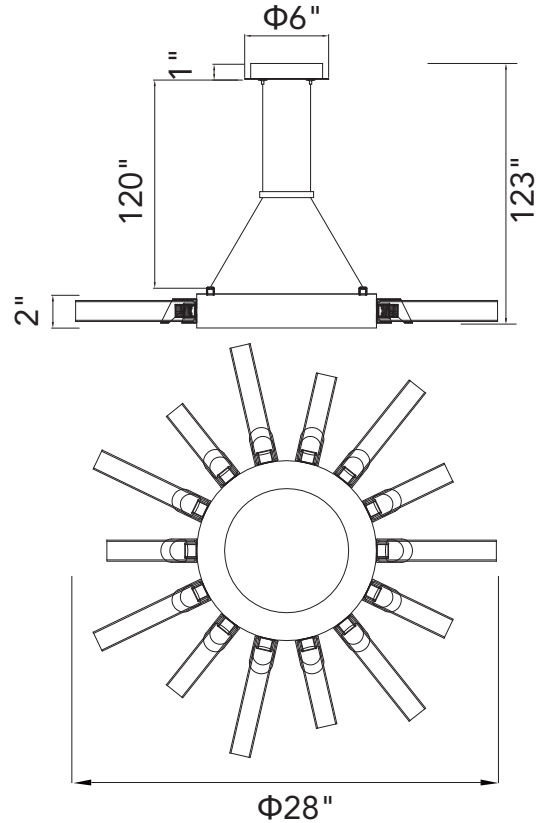

PROJECT: _____
 FIXTURE TYPE: _____
 LOCATION: _____
 CONTACT/PHONE: _____

Item	1121P28-14-602
Collection	COLLAR
Category	Chandelier
Finish	Satin Gold
Glass	Clear
Crystal	-----
Acrylic	-----

Shade Color	-----
Min Assembled Height	15"
Max Assembled Height	123"
Width	28"
Length	-----
Extension Wall Mounts	-----
Input	120V AC,60HZ,AC

Lumens	-----
Light Source	G9
Bulb Info.	14x5W
Included	-----
Dimmable	Yes
Colour Temp	-----
Weight	11.0 Lbs

CWI Lighting
 140 Steelcase Rd W
 Markham, ON L3R 3J9
 Canada

CWI Lighting
 295 Fire Tower Dr
 Tonawanda, NY 14150
 USA