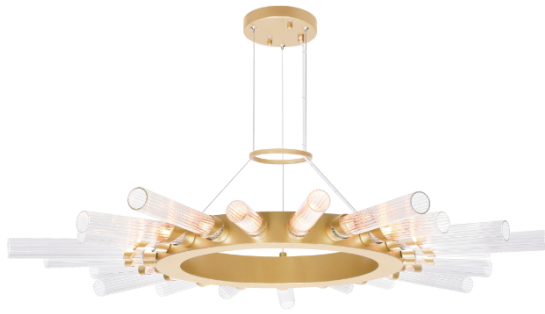

PROJECT: _____
 FIXTURE TYPE: _____
 LOCATION: _____
 CONTACT/PHONE: _____

Item	1121P38-21-602	Shade Color	-----	Lumens	-----
Collection	COLLAR	Min Assembled Height	15"	Light Source	G9
Category	Chandelier	Max Assembled Height	123"	Bulb Info.	21x5W
Finish	Satin Gold	Width	38"	Included	-----
Glass	Clear	Length	-----	Dimmable	Yes
Crystal	-----	Extension Wall Mounts	-----	Colour Temp	-----
Acrylic	-----	Input	120V AC,60HZ,AC	Weight	17.6 Lbs