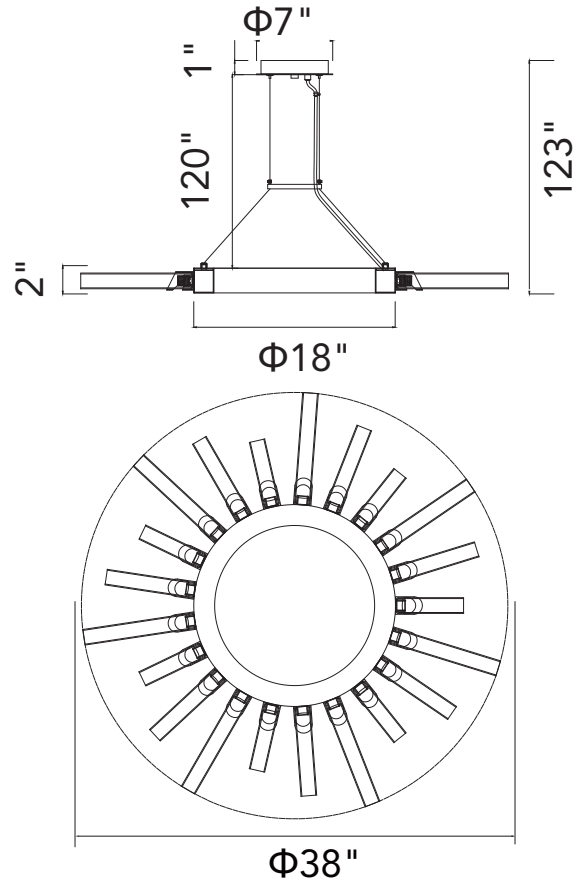

PROJECT: _____
 FIXTURE TYPE: _____
 LOCATION: _____
 CONTACT/PHONE: _____

Item	1121P38-21-602	Shade Color	-----	Lumens	-----
Collection	COLLAR	Min Assembled Height	15"	Light Source	G9
Category	Chandelier	Max Assembled Height	123"	Bulb Info.	21x5W
Finish	Satin Gold	Width	38"	Included	-----
Glass	Clear	Length	-----	Dimmable	Yes
Crystal	-----	Extension Wall Mounts	-----	Colour Temp	-----
Acrylic	-----	Input	120V AC,60HZ,AC	Weight	17.6 Lbs