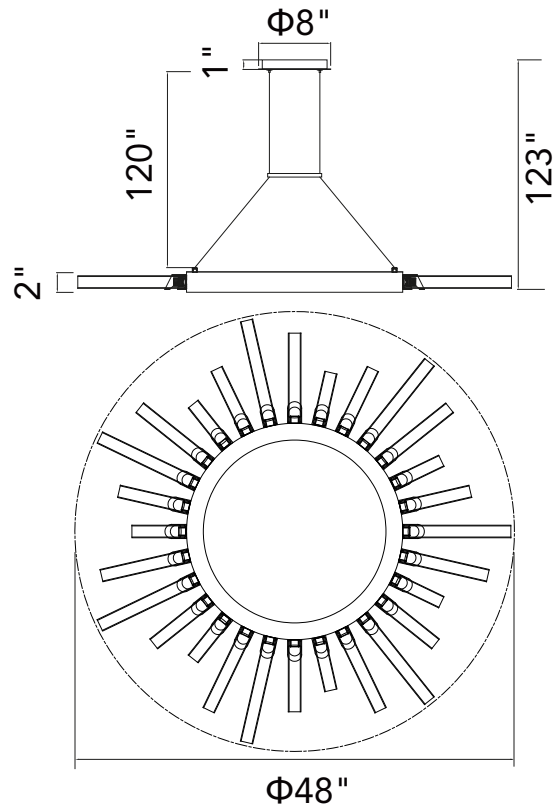

PROJECT: _____
 FIXTURE TYPE: _____
 LOCATION: _____
 CONTACT/PHONE: _____

Item	1121P48-28-602
Collection	COLLAR
Category	Chandelier
Finish	Satin Gold
Glass	Clear
Crystal	-----
Acrylic	-----

Shade Color	-----
Min Assembled Height	15"
Max Assembled Height	123"
Width	48"
Length	-----
Extension Wall Mounts	-----
Input	120V AC,60HZ,AC

Lumens	-----
Light Source	G9
Bulb Info.	28x5W
Included	-----
Dimmable	Yes
Colour Temp	-----
Weight	24.25 Lbs

CWI Lighting
 140 Steelcase Rd W
 Markham, ON L3R 3J9
 Canada

CWI Lighting
 295 Fire Tower Dr
 Tonawanda, NY 14150
 USA