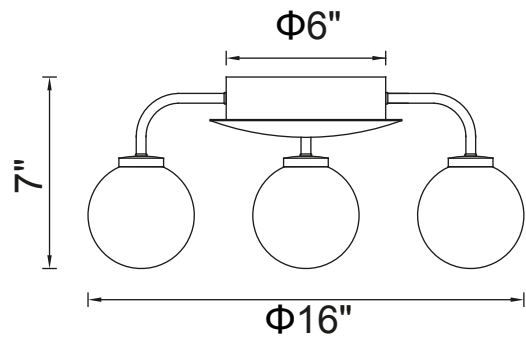

PROJECT: \_\_\_\_\_  
 FIXTURE TYPE: \_\_\_\_\_  
 LOCATION: \_\_\_\_\_  
 CONTACT/PHONE: \_\_\_\_\_

Item	1125C16-4-268
Collection	ELEMENT
Category	Flush Mount
Finish	Sun Gold
Glass	Frosted
Crystal	-----
Acrylic	-----

Shade Color	White
Min Assembled Height	7"
Max Assembled Height	-----
Width	16"
Length	-----
Extension Wall Mounts	-----
Input	120V AC,60HZ,AC

Lumens	-----
Light Source	G9
Bulb Info.	4x7W
Included	-----
Dimmable	Yes
Colour Temp	-----
Weight	3.31 Lbs