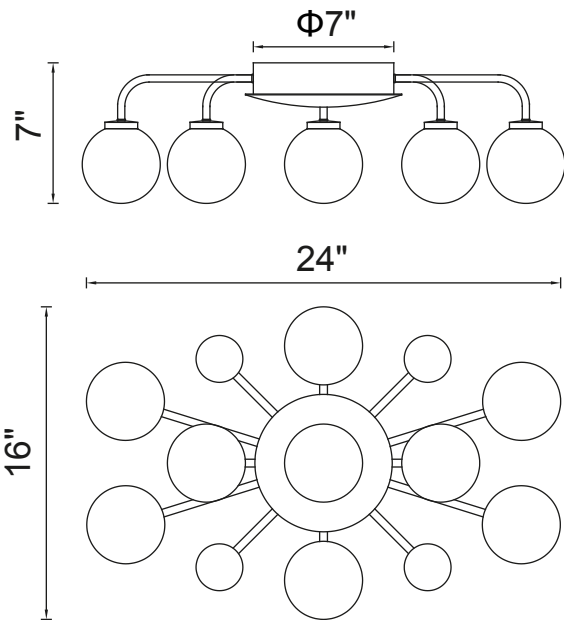

PROJECT: \_\_\_\_\_  
 FIXTURE TYPE: \_\_\_\_\_  
 LOCATION: \_\_\_\_\_  
 CONTACT/PHONE: \_\_\_\_\_

Item	1125C24-9-268
Collection	ELEMENT
Category	Flush Mount
Finish	Sun Gold
Glass	Frosted
Crystal	-----
Acrylic	-----

Shade Color	White
Min Assembled Height	7"
Max Assembled Height	-----
Width	24"
Length	-----
Extension Wall Mounts	-----
Input	120V AC,60HZ,AC

Lumens	-----
Light Source	G9
Bulb Info.	9x7W
Included	-----
Dimmable	Yes
Colour Temp	-----
Weight	8.82 Lbs