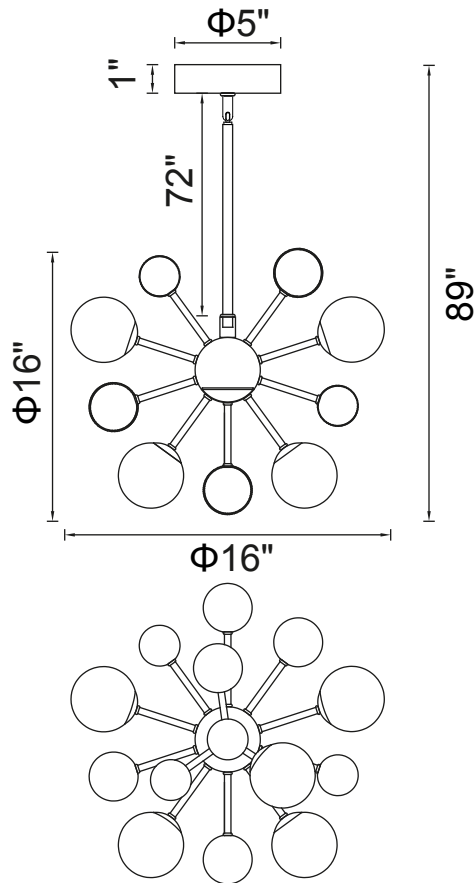

PROJECT: \_\_\_\_\_  
 FIXTURE TYPE: \_\_\_\_\_  
 LOCATION: \_\_\_\_\_  
 CONTACT/PHONE: \_\_\_\_\_

Item	1125P16-8-268
Collection	ELEMENT
Category	Chandelier
Finish	Sun Gold
Glass	Frosted
Crystal	-----
Acrylic	-----

Shade Color	White
Min Assembled Height	29"
Max Assembled Height	89"
Width	16"
Length	-----
Extension Wall Mounts	-----
Input	120V AC,60HZ,AC

Lumens	-----
Light Source	G9
Bulb Info.	8x7W
Included	-----
Dimmable	Yes
Colour Temp	-----
Weight	8.82 Lbs