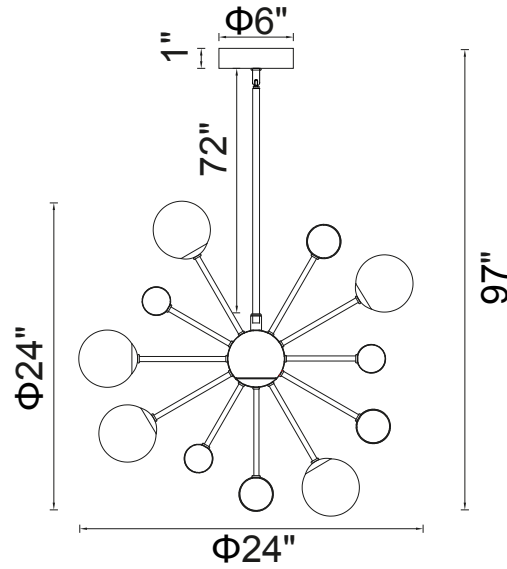

PROJECT: _____
 FIXTURE TYPE: _____
 LOCATION: _____
 CONTACT/PHONE: _____

Item	1125P24-11-268	Shade Color	White	Lumens	-----
Collection	ELEMENT	Min Assembled Height	37"	Light Source	G9
Category	Chandelier	Max Assembled Height	97"	Bulb Info.	11x7W
Finish	Sun Gold	Width	24"	Included	-----
Glass	Frosted	Length	-----	Dimmable	Yes
Crystal	-----	Extension Wall Mounts	-----	Colour Temp	-----
Acrylic	-----	Input	120V AC,60HZ,AC	Weight	11.02 Lbs