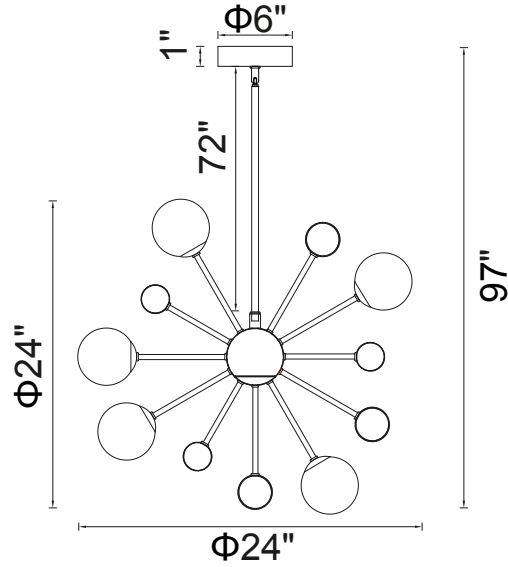

PROJECT: _____
 FIXTURE TYPE: _____
 LOCATION: _____
 CONTACT/PHONE: _____

Item	1125P24-11-613
Collection	ELEMENT
Category	Chandelier
Finish	Polished Nickel
Glass	Frosted
Crystal	-----
Acrylic	-----

Shade Color	White
Min Assembled Height	37"
Max Assembled Height	97"
Width	24"
Length	-----
Extension Wall Mounts	-----
Input	120V AC,60HZ,AC

Lumens	-----
Light Source	G9
Bulb Info.	11x7W
Included	-----
Dimmable	Yes
Colour Temp	-----
Weight	11.02 Lbs

CWI Lighting
 140 Steelcase Rd W
 Markham, ON L3R 3J9
 Canada

CWI Lighting
 295 Fire Tower Dr
 Tonawanda, NY 14150
 USA