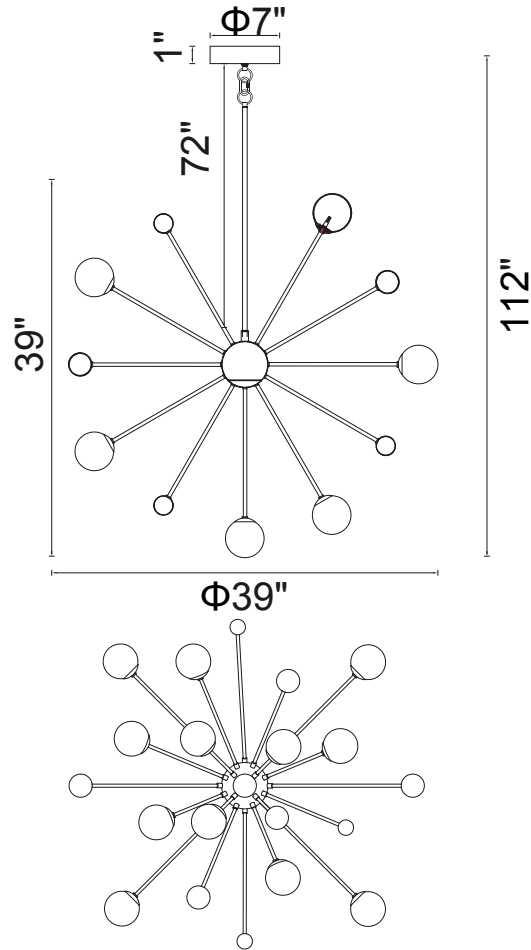

PROJECT: _____
 FIXTURE TYPE: _____
 LOCATION: _____
 CONTACT/PHONE: _____

Item	1125P39-17-268
Collection	ELEMENT
Category	Chandelier
Finish	Sun Gold
Glass	Frosted
Crystal	-----
Acrylic	-----

Shade Color	White
Min Assembled Height	52"
Max Assembled Height	112"
Width	39"
Length	-----
Extension Wall Mounts	-----
Input	120V AC,60HZ,AC

Lumens	-----
Light Source	G9
Bulb Info.	17x7W
Included	-----
Dimmable	Yes
Colour Temp	-----
Weight	18.74 Lbs

CWI Lighting
 140 Steelcase Rd W
 Markham, ON L3R 3J9
 Canada

CWI Lighting
 295 Fire Tower Dr
 Tonawanda, NY 14150
 USA