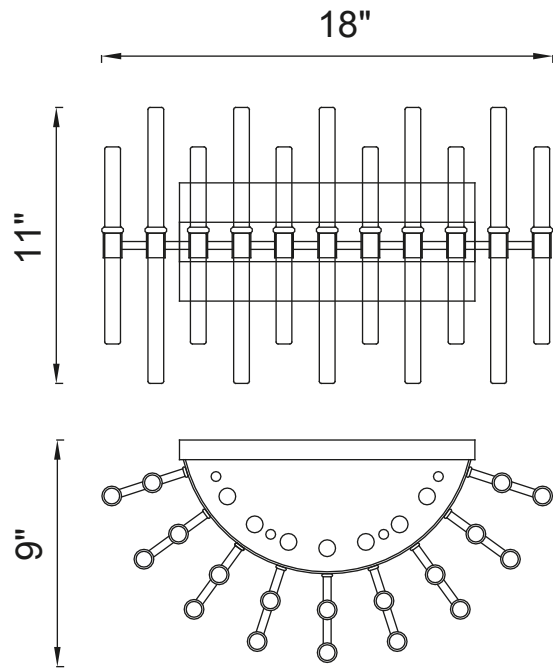

PROJECT: \_\_\_\_\_  
 FIXTURE TYPE: \_\_\_\_\_  
 LOCATION: \_\_\_\_\_  
 CONTACT/PHONE: \_\_\_\_\_

Item	1137W18-4-613
Collection	MIROIR
Category	Vanity Light
Finish	Polished Nickel
Glass	Clear
Crystal	-----
Acrylic	-----

Shade Color	-----
Min Assembled Height	11"
Max Assembled Height	-----
Width	18"
Length	-----
Extension Wall Mounts	9"
Input	120V AC,60HZ,AC

Lumens	-----
Light Source	G9
Bulb Info.	4x40W
Included	-----
Dimmable	Yes
Colour Temp	-----
Weight	14.4 Lbs