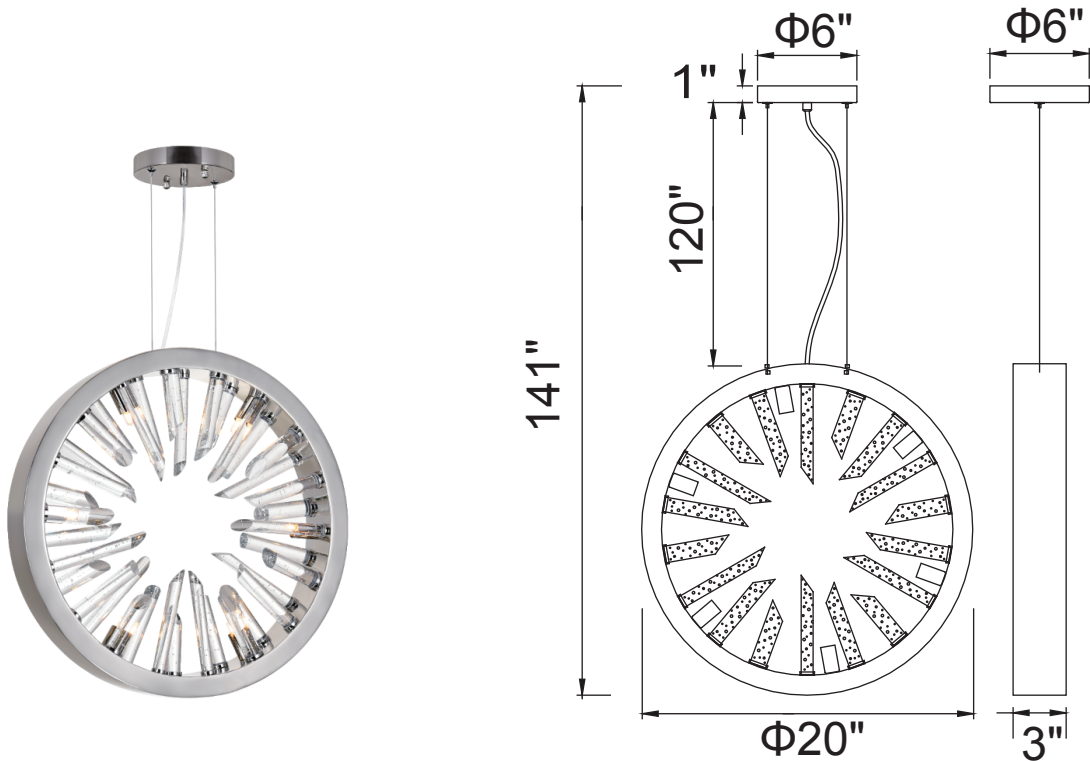

PROJECT: _____
 FIXTURE TYPE: _____
 LOCATION: _____
 CONTACT/PHONE: _____

Item	1142P20-6-613	Shade Color	-----	Lumens	-----
Collection	SPIKED	Min Assembled Height	21"	Light Source	G9
Category	Chandelier	Max Assembled Height	141"	Bulb Info.	6 x 40 W
Finish	Polished Nickel	Width	20"	Included	-----
Glass	-----	Length	3"	Dimmable	Yes
Crystal	Clear	Extension Wall Mounts	-----	Colour Temp	-----
Acrylic	-----	Input	120V AC,60HZ,AC	Weight	17.6 Lbs