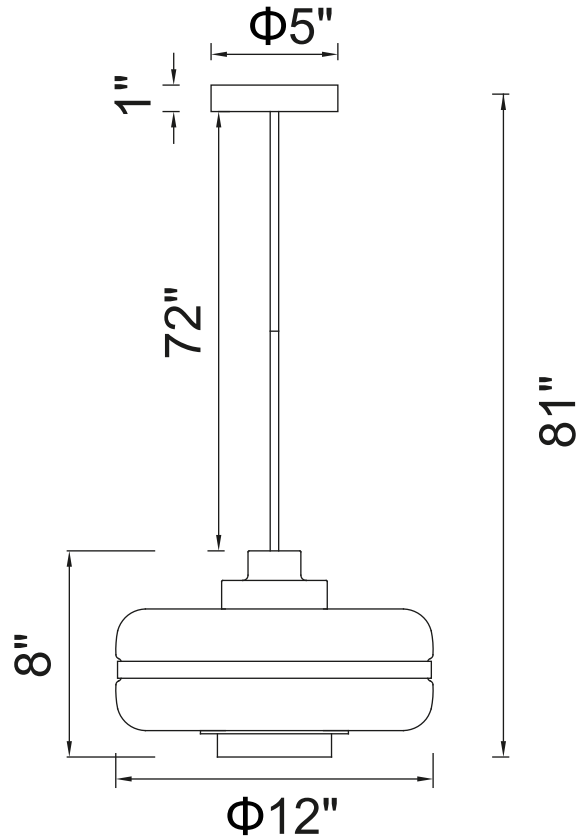

PROJECT: _____
 FIXTURE TYPE: _____
 LOCATION: _____
 CONTACT/PHONE: _____

Item	1143P12-1-270
Collection	ELEMENTARY
Category	Pendant
Finish	Pearl Gold
Glass	White
Crystal	-----
Acrylic	-----

Shade Color	-----
Min Assembled Height	11"
Max Assembled Height	81"
Width	12"
Length	-----
Extension Wall Mounts	-----
Input	120V AC,60HZ,AC

Lumens	-----
Light Source	E26
Bulb Info.	1 x 60 W
Included	-----
Dimmable	Yes
Colour Temp	-----
Weight	9.92 Lbs

CWI Lighting
 140 Steelcase Rd W
 Markham, ON L3R 3J9
 Canada

CWI Lighting
 295 Fire Tower Dr
 Tonawanda, NY 14150
 USA