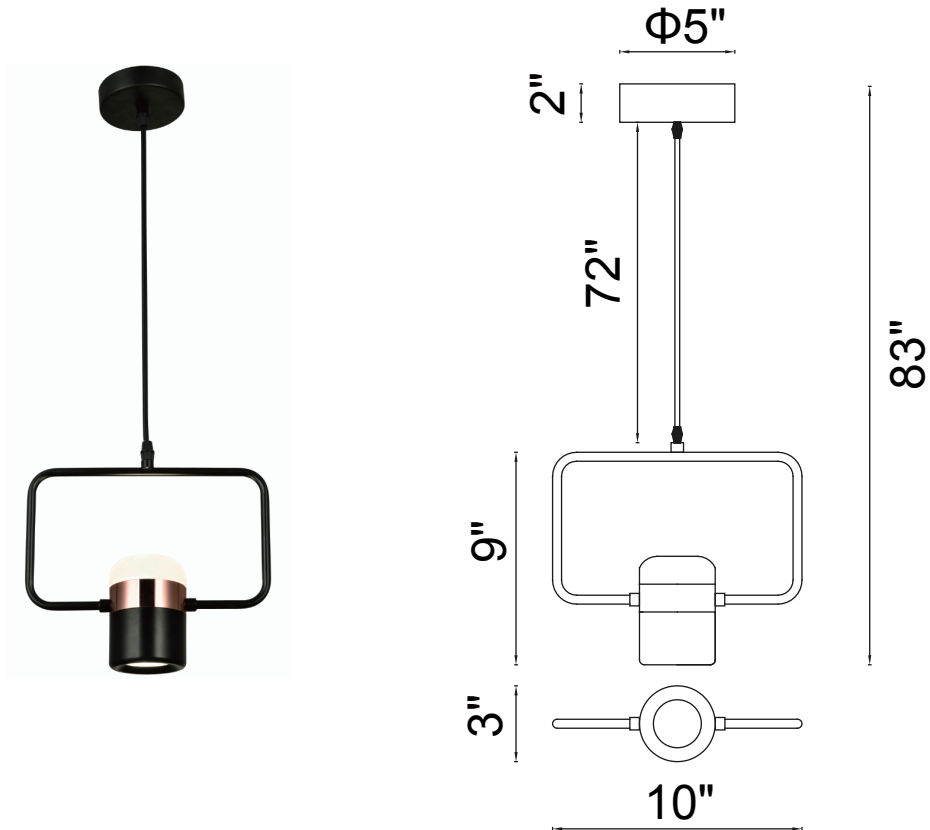

PROJECT: _____
 FIXTURE TYPE: _____
 LOCATION: _____
 CONTACT/PHONE: _____

Item	1147P10-1-101	Shade Color	-----	Lumens	312
Collection	MOXIE	Min Assembled Height	12"	Light Source	Integrated LED
Category	Pendant	Max Assembled Height	83"	Bulb Info.	6W
Finish	Black	Width	10"	Included	Yes
Glass	-----	Length	3"	Dimmable	Yes
Crystal	-----	Extension Wall Mounts	-----	Colour Temp	3000K
Acrylic	Frosted	Input	120V AC,60HZ,AC	Weight	1.1 Lbs