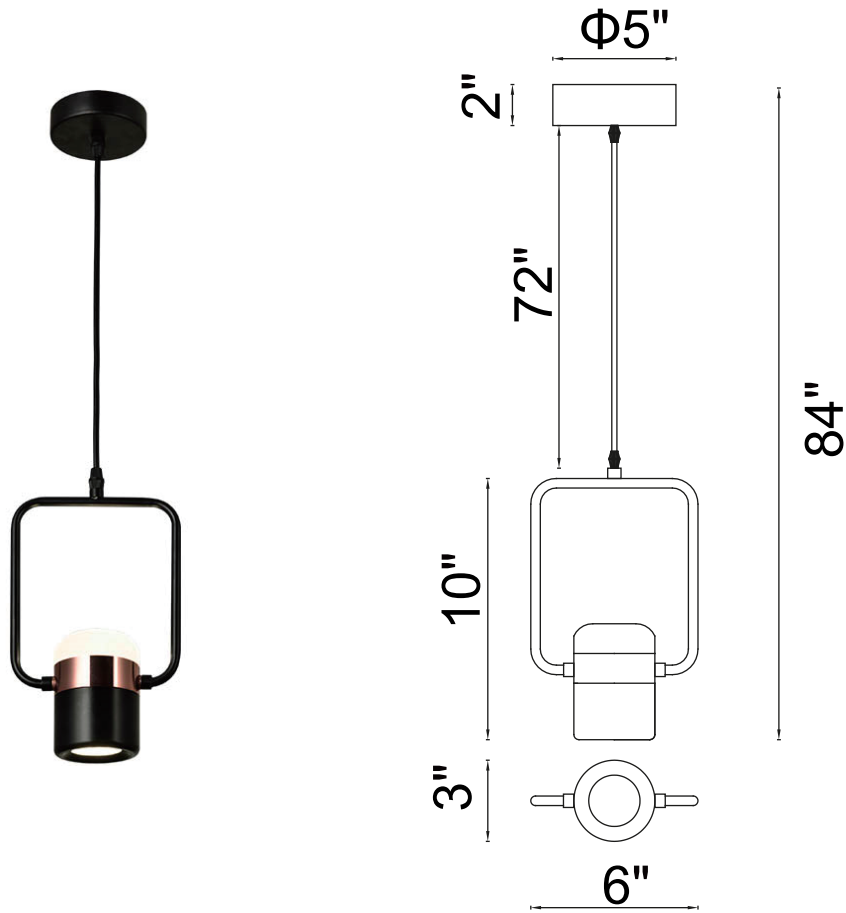

PROJECT: _____
 FIXTURE TYPE: _____
 LOCATION: _____
 CONTACT/PHONE: _____

Item	1147P6-1-101
Collection	MOXIE
Category	Pendant
Finish	Black
Glass	-----
Crystal	-----
Acrylic	Frosted

Shade Color	-----
Min Assembled Height	13"
Max Assembled Height	84"
Width	6"
Length	3"
Extension Wall Mounts	-----
Input	120V AC,60HZ,AC

Lumens	312
Light Source	Integrated LED
Bulb Info.	6W
Included	Yes
Dimmable	Yes
Colour Temp	3000K
Weight	2.7 Lbs

CWI Lighting
 140 Steelcase Rd W
 Markham, ON L3R 3J9
 Canada

CWI Lighting
 295 Fire Tower Dr
 Tonawanda, NY 14150
 USA