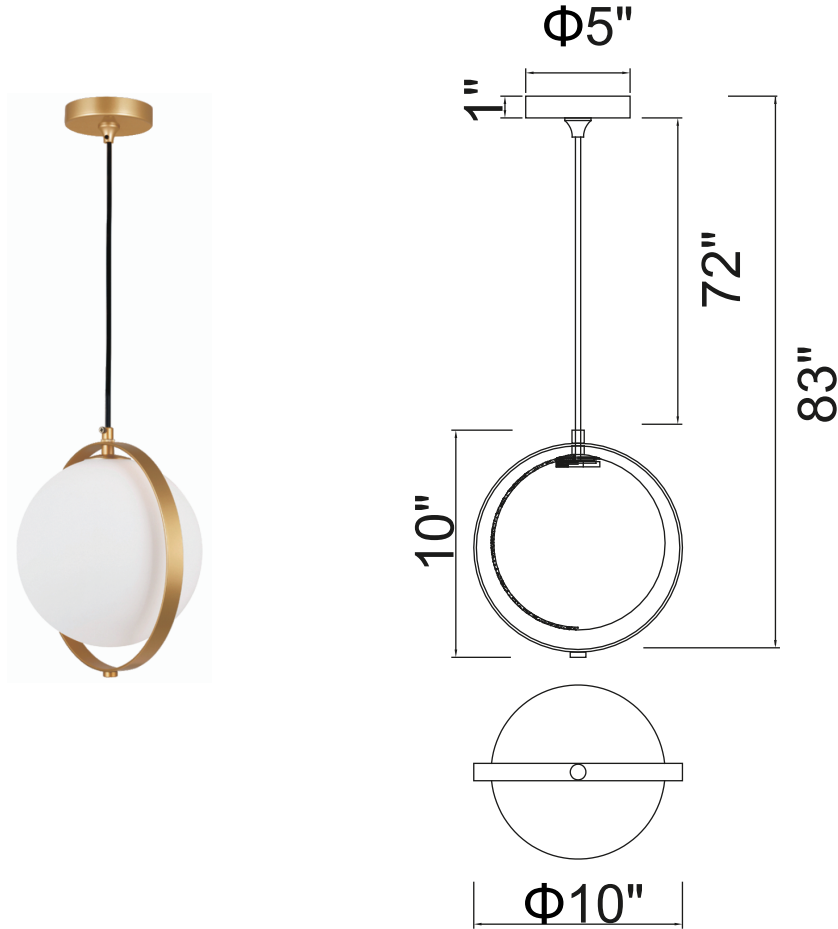

PROJECT: \_\_\_\_\_  
 FIXTURE TYPE: \_\_\_\_\_  
 LOCATION: \_\_\_\_\_  
 CONTACT/PHONE: \_\_\_\_\_

Item	1153P10-1-169	Shade Color	-----	Lumens	-----
Collection	DA VINCI	Min Assembled Height	11"	Light Source	G9
Category	Pendant	Max Assembled Height	83"	Bulb Info.	1 x 7 W
Finish	Medallion Gold	Width	10"	Included	-----
Glass	Frosted	Length	-----	Dimmable	Yes
Crystal	-----	Extension Wall Mounts	-----	Colour Temp	-----
Acrylic	-----	Input	120V AC,60HZ,AC	Weight	4.5 Lbs