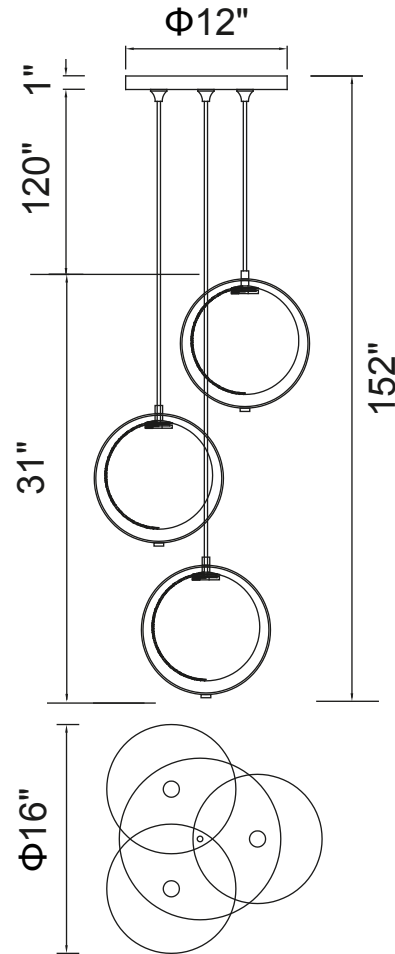

PROJECT: _____
 FIXTURE TYPE: _____
 LOCATION: _____
 CONTACT/PHONE: _____

Item	1153P16-3-169
Collection	DA VINCI
Category	Pendant
Finish	Medallion Gold
Glass	Frosted
Crystal	-----
Acrylic	-----

Shade Color	-----
Min Assembled Height	32"
Max Assembled Height	152"
Width	16"
Length	-----
Extension Wall Mounts	-----
Input	120V AC,60HZ,AC

Lumens	-----
Light Source	G9
Bulb Info.	3x7W
Included	-----
Dimmable	Yes
Colour Temp	-----
Weight	13.23 Lbs

CWI Lighting
 140 Steelcase Rd W
 Markham, ON L3R 3J9
 Canada

CWI Lighting
 295 Fire Tower Dr
 Tonawanda, NY 14150
 USA