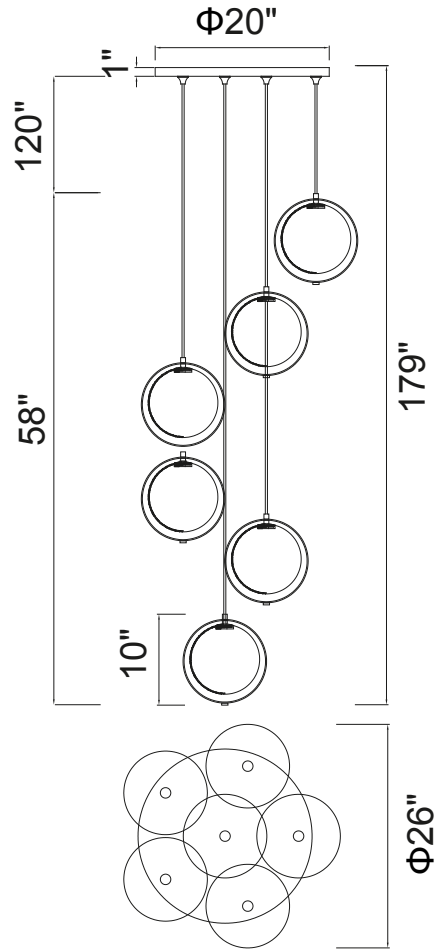

PROJECT: _____
 FIXTURE TYPE: _____
 LOCATION: _____
 CONTACT/PHONE: _____

Item	1153P24-6-169
Collection	DA VINCI
Category	Pendant
Finish	Medallion Gold
Glass	Frosted
Crystal	-----
Acrylic	-----

Shade Color	-----
Min Assembled Height	59"
Max Assembled Height	179"
Width	26"
Length	-----
Extension Wall Mounts	-----
Input	120V AC,60HZ,AC

Lumens	-----
Light Source	G9
Bulb Info.	6x7W
Included	-----
Dimmable	Yes
Colour Temp	-----
Weight	28.66 Lbs

CWI Lighting
 140 Steelcase Rd W
 Markham, ON L3R 3J9
 Canada

CWI Lighting
 295 Fire Tower Dr
 Tonawanda, NY 14150
 USA