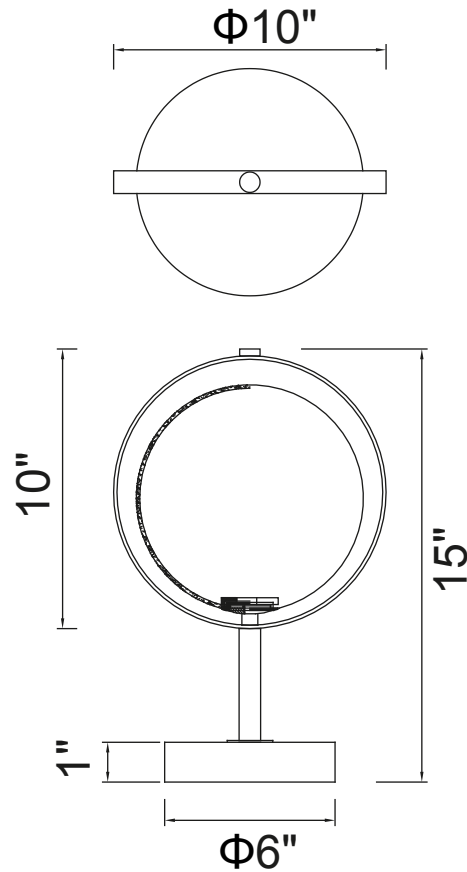

PROJECT: \_\_\_\_\_  
 FIXTURE TYPE: \_\_\_\_\_  
 LOCATION: \_\_\_\_\_  
 CONTACT/PHONE: \_\_\_\_\_

Item	1153T10-1-169
Collection	DA VINCI
Category	Table Lamp
Finish	Medallion Gold
Glass	Frosted
Crystal	-----
Acrylic	-----

Shade Color	-----
Min Assembled Height	15"
Max Assembled Height	-----
Width	10"
Length	-----
Extension Wall Mounts	-----
Input	120V AC,60HZ,AC

Lumens	-----
Light Source	G9
Bulb Info.	1x7W
Included	-----
Dimmable	Yes
Colour Temp	-----
Weight	6.61 Lbs