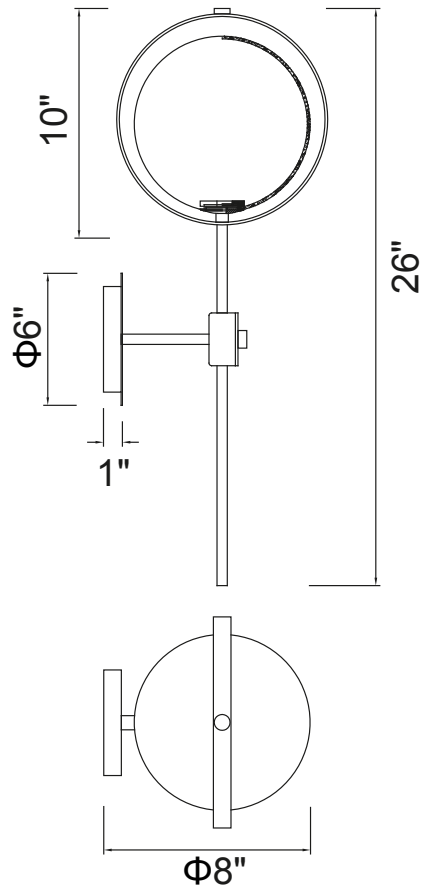

PROJECT: _____
 FIXTURE TYPE: _____
 LOCATION: _____
 CONTACT/PHONE: _____

Item	1153W10-1-169
Collection	DA VINCI
Category	Wall Light
Finish	Medallion Gold
Glass	Frosted
Crystal	-----
Acrylic	-----

Shade Color	-----
Min Assembled Height	26"
Max Assembled Height	-----
Width	10"
Length	-----
Extension Wall Mounts	8"
Input	120V AC,60HZ,AC

Lumens	-----
Light Source	G9
Bulb Info.	1x7W
Included	-----
Dimmable	Yes
Colour Temp	-----
Weight	3.31 Lbs

CWI Lighting
 140 Steelcase Rd W
 Markham, ON L3R 3J9
 Canada

CWI Lighting
 295 Fire Tower Dr
 Tonawanda, NY 14150
 USA