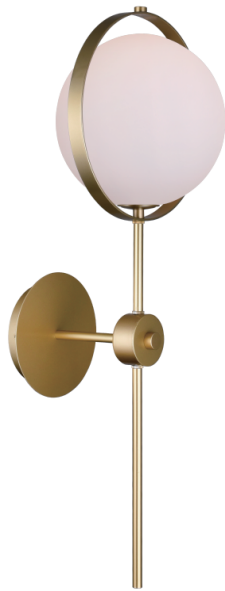

PROJECT: _____
 FIXTURE TYPE: _____
 LOCATION: _____
 CONTACT/PHONE: _____

Item	1153W10-1-169
Collection	DA VINCI
Category	Wall Light
Finish	Medallion Gold
Glass	Frosted
Crystal	-----
Acrylic	-----

Shade Color	-----
Min Assembled Height	26"
Max Assembled Height	-----
Width	10"
Length	-----
Extension Wall Mounts	8"
Input	120V AC,60HZ,AC

Lumens	-----
Light Source	G9
Bulb Info.	1x7W
Included	-----
Dimmable	Yes
Colour Temp	-----
Weight	3.31 Lbs

CWI Lighting
 140 Steelcase Rd W
 Markham, ON L3R 3J9
 Canada

CWI Lighting
 295 Fire Tower Dr
 Tonawanda, NY 14150
 USA