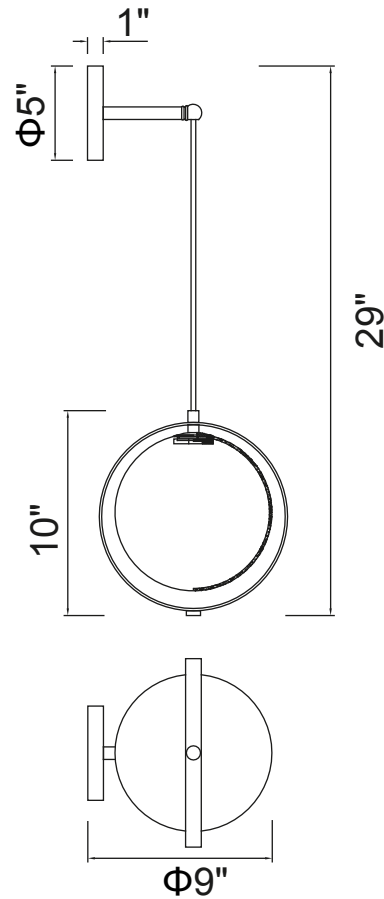

PROJECT: \_\_\_\_\_  
 FIXTURE TYPE: \_\_\_\_\_  
 LOCATION: \_\_\_\_\_  
 CONTACT/PHONE: \_\_\_\_\_

Item	1153W9-1-169	Shade Color	-----	Lumens	-----
Collection	DA VINCI	Min Assembled Height	29"	Light Source	G9
Category	Wall Light	Max Assembled Height	-----	Bulb Info.	1x7W
Finish	Medallion Gold	Width	10"	Included	-----
Glass	Frosted	Length	-----	Dimmable	Yes
Crystal	-----	Extension Wall Mounts	8"	Colour Temp	-----
Acrylic	-----	Input	120V AC,60HZ,AC	Weight	4.5 Lbs