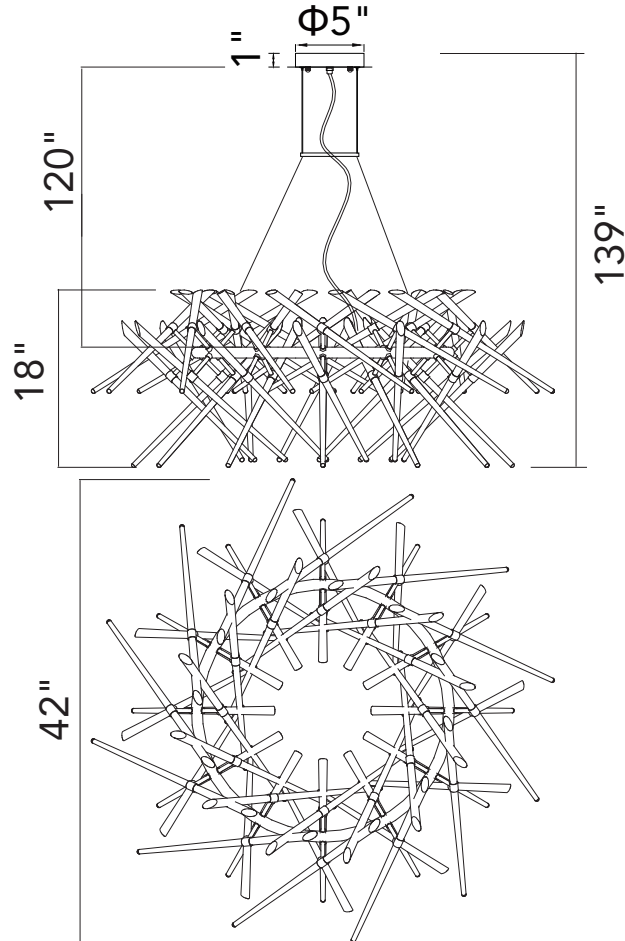

PROJECT: _____
 FIXTURE TYPE: _____
 LOCATION: _____
 CONTACT/PHONE: _____

Item	1154P42-12-601-R
Collection	ICICLE
Category	Chandelier
Finish	Chrome
Glass	Clear
Crystal	-----
Acrylic	-----

Shade Color	-----
Min Assembled Height	31"
Max Assembled Height	139"
Width	42"
Length	-----
Extension Wall Mounts	-----
Input	120V AC,60HZ,AC

Lumens	-----
Light Source	G9
Bulb Info.	12x40W
Included	-----
Dimmable	Yes
Colour Temp	-----
Weight	35.27 Lbs

CWI Lighting
 140 Steelcase Rd W
 Markham, ON L3R 3J9
 Canada

CWI Lighting
 295 Fire Tower Dr
 Tonawanda, NY 14150
 USA