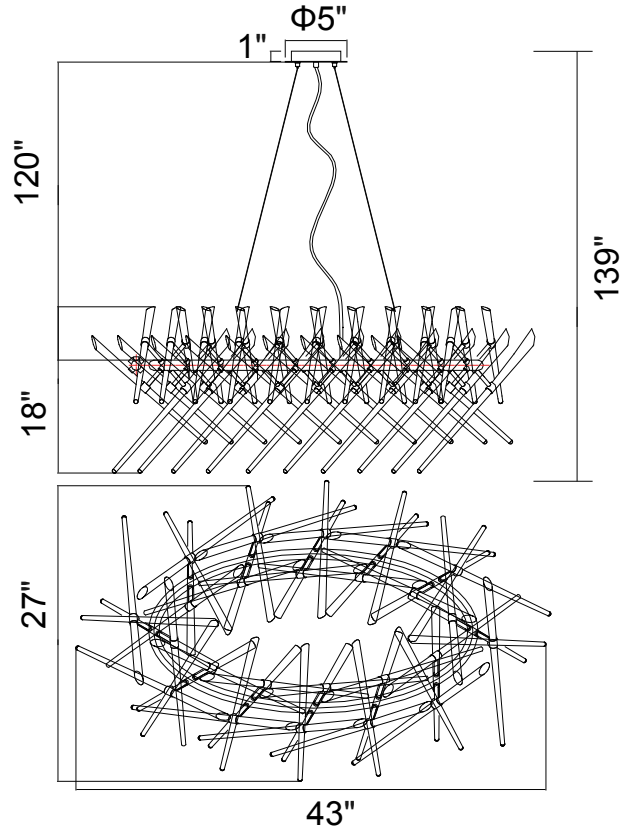

PROJECT: _____
 FIXTURE TYPE: _____
 LOCATION: _____
 CONTACT/PHONE: _____

Item	1154P43-12-601-O
Collection	ICICLE
Category	Chandelier
Finish	Chrome
Glass	Clear
Crystal	-----
Acrylic	-----

Shade Color	-----
Min Assembled Height	31"
Max Assembled Height	139"
Width	43"
Length	27"
Extension Wall Mounts	-----
Input	120V AC,60HZ,AC

Lumens	-----
Light Source	G9
Bulb Info.	12x40W
Included	-----
Dimmable	Yes
Colour Temp	-----
Weight	35.27 Lbs

CWI Lighting
 140 Steelcase Rd W
 Markham, ON L3R 3J9
 Canada

CWI Lighting
 295 Fire Tower Dr
 Tonawanda, NY 14150
 USA