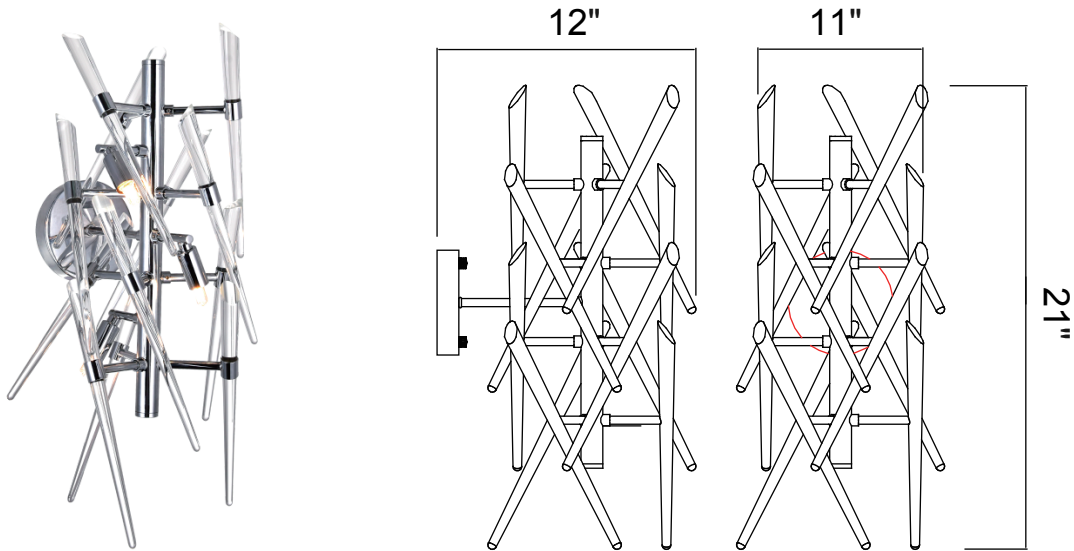

PROJECT: _____
 FIXTURE TYPE: _____
 LOCATION: _____
 CONTACT/PHONE: _____

Item	1154W11-3-601
Collection	ICICLE
Category	Wall Light
Finish	Chrome
Glass	Clear
Crystal	-----
Acrylic	-----

Shade Color	-----
Min Assembled Height	21"
Max Assembled Height	-----
Width	11"
Length	-----
Extension Wall Mounts	12"
Input	120V AC,60HZ,AC

Lumens	-----
Light Source	G9
Bulb Info.	3x40W
Included	-----
Dimmable	Yes
Colour Temp	-----
Weight	4.41 Lbs

CWI Lighting
 140 Steelcase Rd W
 Markham, ON L3R 3J9
 Canada

CWI Lighting
 295 Fire Tower Dr
 Tonawanda, NY 14150
 USA