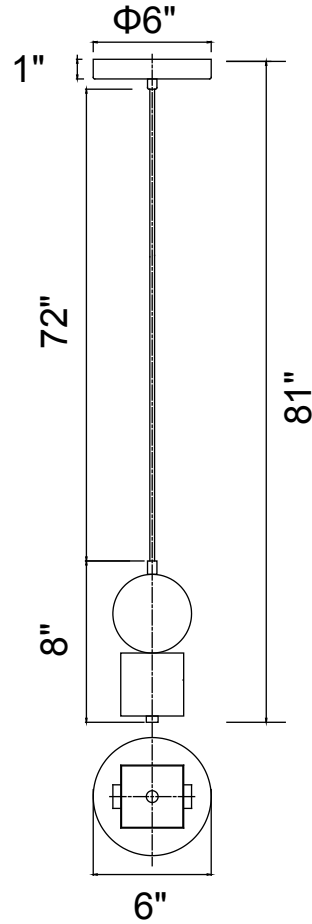

PROJECT: _____
 FIXTURE TYPE: _____
 LOCATION: _____
 CONTACT/PHONE: _____

Item	1156P4-625
Collection	SALEEN
Category	Pendant
Finish	Sun Gold & Black
Glass	-----
Crystal	-----
Acrylic	-----

Shade Color	-----
Min Assembled Height	10"
Max Assembled Height	81"
Width	6"
Length	6"
Extension Wall Mounts	-----
Input	120V AC,60HZ,AC

Lumens	208
Light Source	Integrated LED
Bulb Info.	4W
Included	Yes
Dimmable	Yes
Colour Temp	4000K
Weight	0.55 Lbs

CWI Lighting
 140 Steelcase Rd W
 Markham, ON L3R 3J9
 Canada

CWI Lighting
 295 Fire Tower Dr
 Tonawanda, NY 14150
 USA