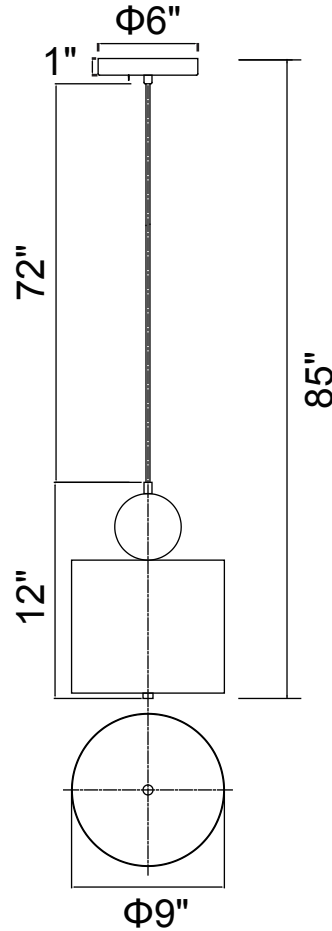

PROJECT: \_\_\_\_\_  
 FIXTURE TYPE: \_\_\_\_\_  
 LOCATION: \_\_\_\_\_  
 CONTACT/PHONE: \_\_\_\_\_

Item	1156P9-625
Collection	SALEEN
Category	Pendant
Finish	Sun Gold & Black
Glass	-----
Crystal	-----
Acrylic	-----

Shade Color	-----
Min Assembled Height	14"
Max Assembled Height	85"
Width	9"
Length	-----
Extension Wall Mounts	-----
Input	120V AC,60HZ,AC

Lumens	468
Light Source	Integrated LED
Bulb Info.	9W
Included	Yes
Dimmable	Yes
Colour Temp	4000K
Weight	4.84 Lbs