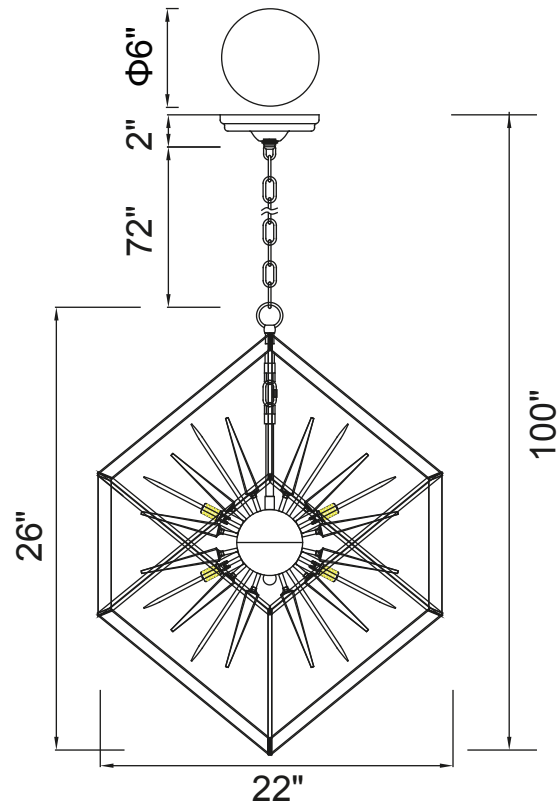

PROJECT: _____

FIXTURE TYPE: _____

LOCATION: _____

CONTACT/PHONE: _____

Item	1178P22-6-601
Collection	STARBURST
Category	Chandelier
Finish	Chrome & Black
Glass	-----
Crystal	Clear
Acrylic	-----

Shade Color	-----
Min Assembled Height	30"
Max Assembled Height	100"
Width	22"
Length	26"
Extension Wall Mounts	-----
Input	120V AC,60HZ,AC

Lumens	-----
Light Source	G9
Bulb Info.	6x40W
Included	-----
Dimmable	Yes
Colour Temp	-----
Weight	18.0 Lbs