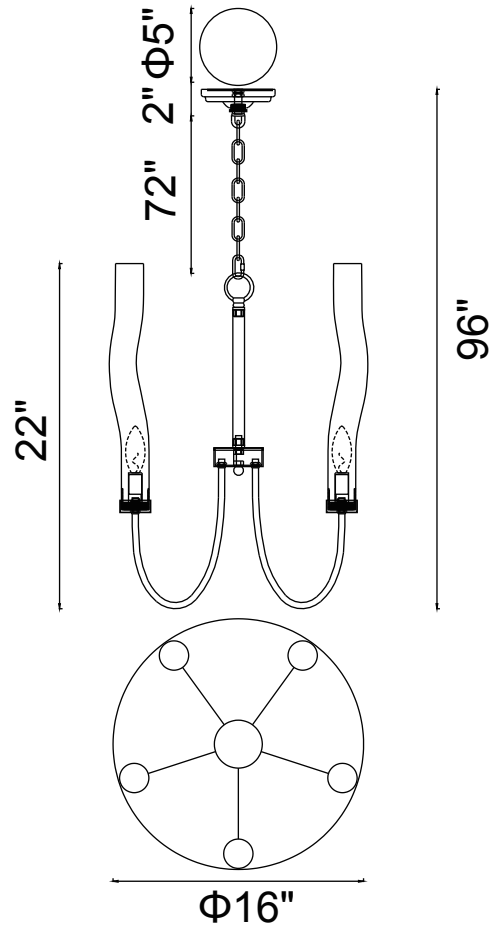

PROJECT: \_\_\_\_\_  
 FIXTURE TYPE: \_\_\_\_\_  
 LOCATION: \_\_\_\_\_  
 CONTACT/PHONE: \_\_\_\_\_

Item	1203P16-5-613
Collection	MEDUSE
Category	Chandelier
Finish	Polished Nickel
Glass	Champagne
Crystal	-----
Acrylic	-----

Shade Color	-----
Min Assembled Height	24"
Max Assembled Height	96"
Width	16"
Length	-----
Extension Wall Mounts	-----
Input	120V AC,60HZ,AC

Lumens	-----
Light Source	E12
Bulb Info.	5 x 60 W
Included	-----
Dimmable	Yes
Colour Temp	-----
Weight	9.24 Lbs