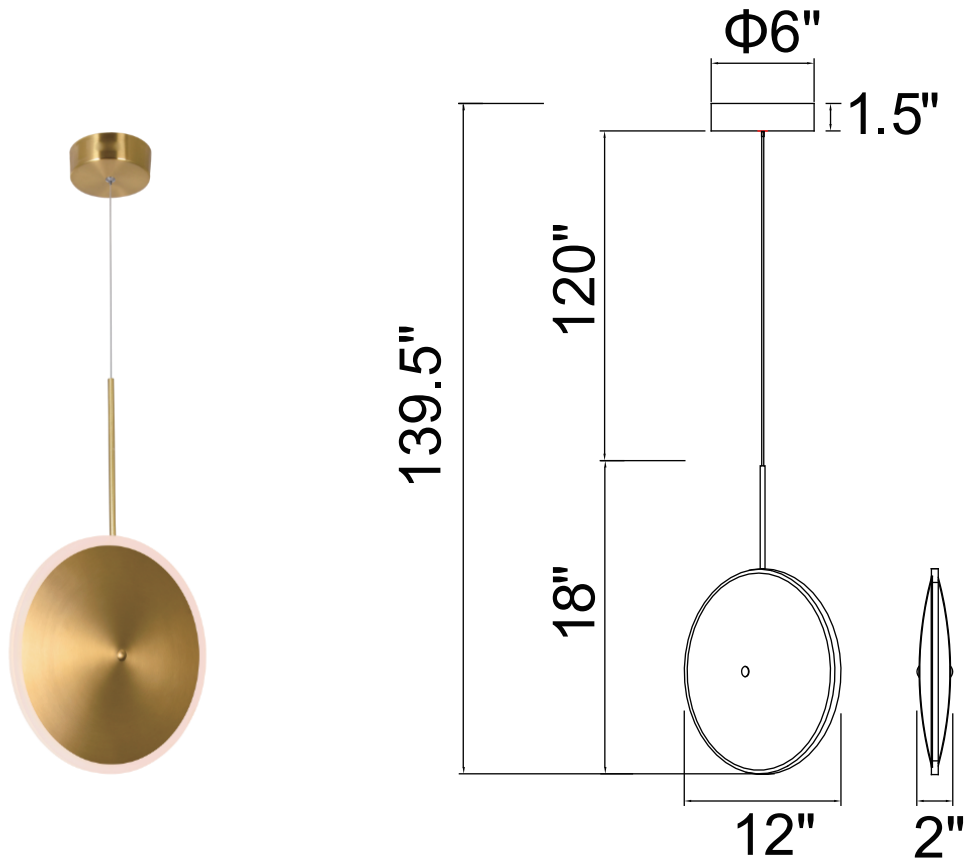

PROJECT: _____
 FIXTURE TYPE: _____
 LOCATION: _____
 CONTACT/PHONE: _____

Item	1204P12-1-625
Collection	OVNI
Category	Pendant
Finish	Brass
Glass	-----
Crystal	-----
Acrylic	Frosted

Shade Color	-----
Min Assembled Height	19.5"
Max Assembled Height	139.5"
Width	12"
Length	-----
Extension Wall Mounts	-----
Input	120V AC,60HZ,AC

Lumens	364
Light Source	Integrated LED
Bulb Info.	7 W
Included	Yes
Dimmable	Yes
Colour Temp	3000
Weight	3.96 Lbs

CWI Lighting
 140 Steelcase Rd W
 Markham, ON L3R 3J9
 Canada

CWI Lighting
 295 Fire Tower Dr
 Tonawanda, NY 14150
 USA