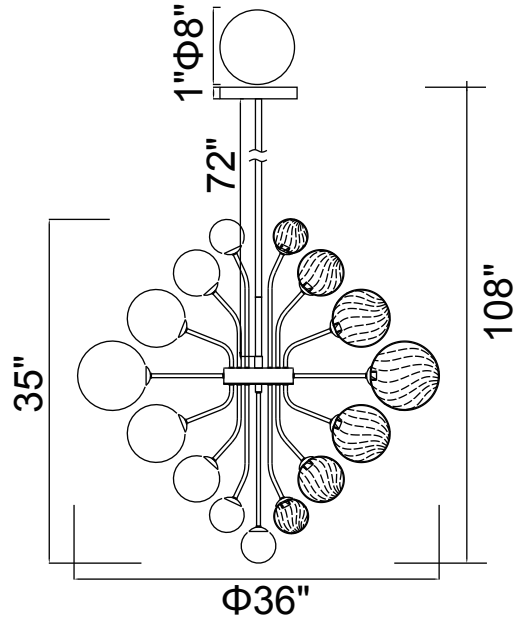

PROJECT: _____
 FIXTURE TYPE: _____
 LOCATION: _____
 CONTACT/PHONE: _____

Item	1205P36-27-601
Collection	PALLOCINO
Category	Chandelier
Finish	Chrome
Glass	Clear & Smoke
Crystal	-----
Acrylic	-----

Shade Color	-----
Min Assembled Height	36"
Max Assembled Height	108"
Width	36"
Length	-----
Extension Wall Mounts	-----
Input	120V AC,60HZ,AC

Lumens	-----
Light Source	G9
Bulb Info.	27x5W
Included	-----
Dimmable	Yes
Colour Temp	-----
Weight	51.37Lbs

CWI Lighting
 140 Steelcase Rd W
 Markham, ON L3R 3J9
 Canada

CWI Lighting
 295 Fire Tower Dr
 Tonawanda, NY 14150
 USA