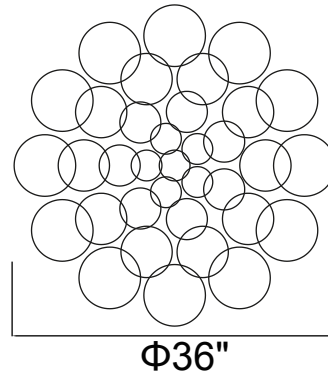

PROJECT: _____
 FIXTURE TYPE: _____
 LOCATION: _____
 CONTACT/PHONE: _____

Item	1205P36-27-601
Collection	PALLOCINO
Category	Chandelier
Finish	Chrome
Glass	Clear & Smoke
Crystal	-----
Acrylic	-----

Shade Color	-----
Min Assembled Height	36"
Max Assembled Height	108"
Width	36"
Length	-----
Extension Wall Mounts	-----
Input	120V AC,60HZ,AC

Lumens	-----
Light Source	G9
Bulb Info.	27x5W
Included	-----
Dimmable	Yes
Colour Temp	-----
Weight	51.37Lbs

CWI Lighting
 140 Steelcase Rd W
 Markham, ON L3R 3J9
 Canada

CWI Lighting
 295 Fire Tower Dr
 Tonawanda, NY 14150
 USA