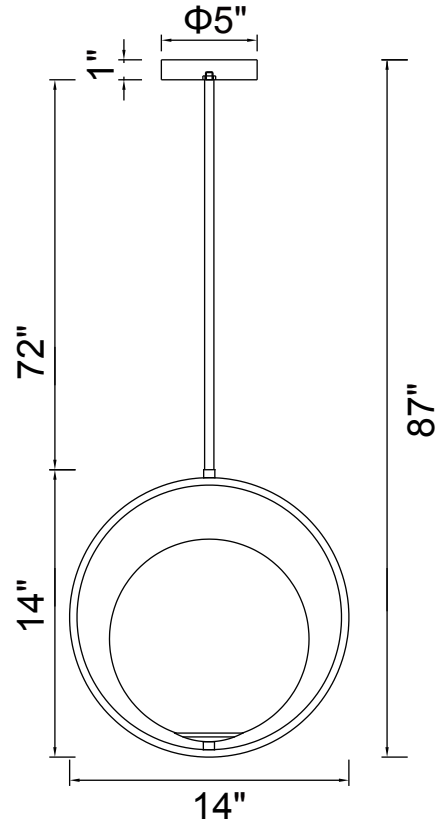

PROJECT: _____
 FIXTURE TYPE: _____
 LOCATION: _____
 CONTACT/PHONE: _____

Item	1212P14-1-169	Shade Color	-----	Lumens	-----
Collection	CELESTE	Min Assembled Height	15"	Light Source	G9
Category	Pendant	Max Assembled Height	87"	Bulb Info.	1x5W
Finish	Medallion Gold	Width	14"	Included	-----
Glass	Frosted	Length	-----	Dimmable	Yes
Crystal	-----	Extension Wall Mounts	-----	Colour Temp	-----
Acrylic	-----	Input	120V AC,60HZ,AC	Weight	6.3 Lbs