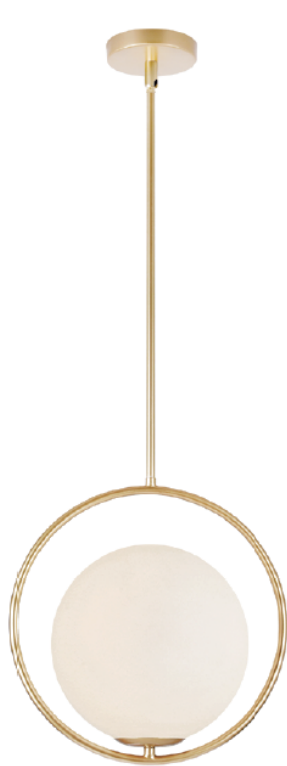

PROJECT: _____
 FIXTURE TYPE: _____
 LOCATION: _____
 CONTACT/PHONE: _____

Item	1212P14-1-169	Shade Color	-----	Lumens	-----
Collection	CELESTE	Min Assembled Height	15"	Light Source	G9
Category	Pendant	Max Assembled Height	87"	Bulb Info.	1x5W
Finish	Medallion Gold	Width	14"	Included	-----
Glass	Frosted	Length	-----	Dimmable	Yes
Crystal	-----	Extension Wall Mounts	-----	Colour Temp	-----
Acrylic	-----	Input	120V AC,60HZ,AC	Weight	6.3 Lbs