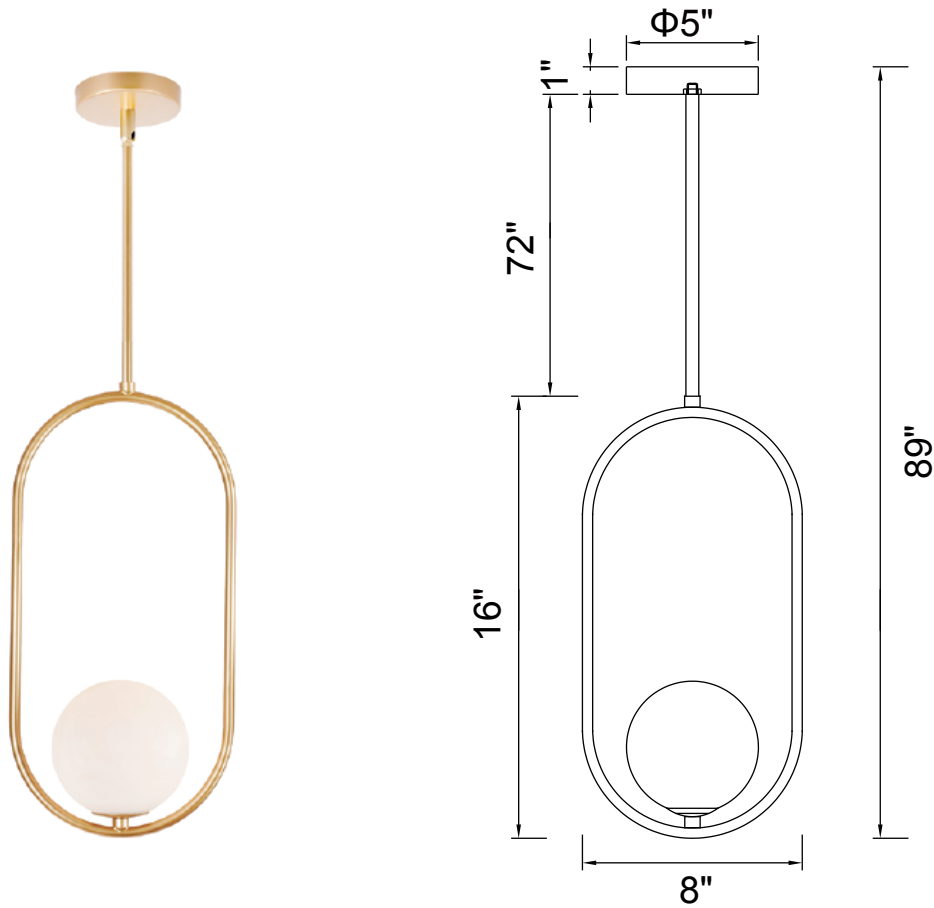

PROJECT: \_\_\_\_\_  
 FIXTURE TYPE: \_\_\_\_\_  
 LOCATION: \_\_\_\_\_  
 CONTACT/PHONE: \_\_\_\_\_

Item	1212P8-1-169	Shade Color	-----	Lumens	-----
Collection	CELESTE	Min Assembled Height	17"	Light Source	G9
Category	Pendant	Max Assembled Height	89"	Bulb Info.	1x5W
Finish	Medallion Gold	Width	8"	Included	-----
Glass	Frosted	Length	-----	Dimmable	Yes
Crystal	-----	Extension Wall Mounts	-----	Colour Temp	-----
Acrylic	-----	Input	120V AC,60HZ,AC	Weight	2.7 Lbs