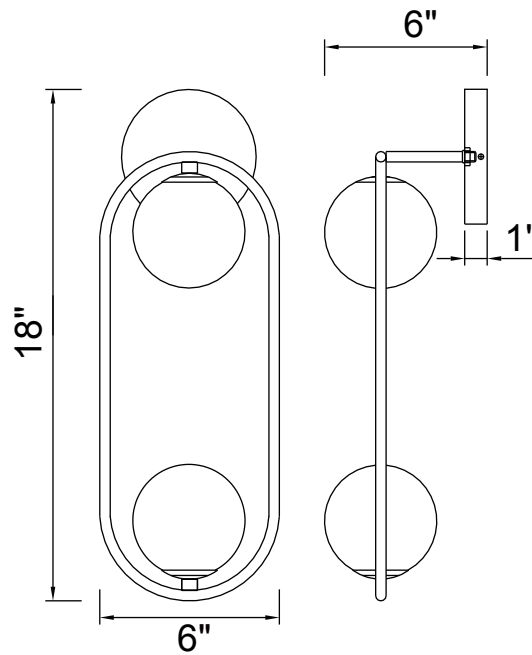

PROJECT: \_\_\_\_\_  
 FIXTURE TYPE: \_\_\_\_\_  
 LOCATION: \_\_\_\_\_  
 CONTACT/PHONE: \_\_\_\_\_

Item	1212W6-2-169
Collection	CELESTE
Category	Wall Light
Finish	Medallion Gold
Glass	Frosted
Crystal	-----
Acrylic	-----

Shade Color	-----
Min Assembled Height	18"
Max Assembled Height	-----
Width	6"
Length	-----
Extension Wall Mounts	6"
Input	120V AC,60HZ,AC

Lumens	-----
Light Source	G9
Bulb Info.	2x5W
Included	-----
Dimmable	Yes
Colour Temp	-----
Weight	1.12 Lbs