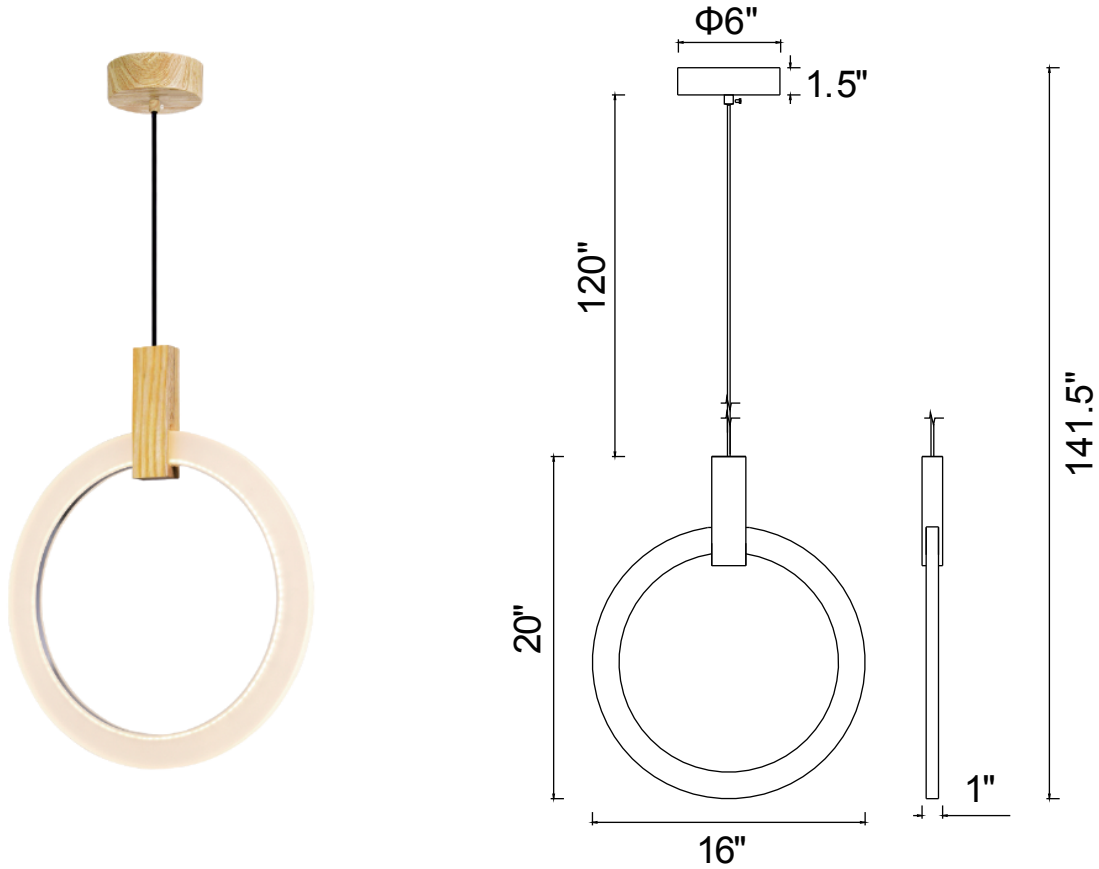

PROJECT: _____
 FIXTURE TYPE: _____
 LOCATION: _____
 CONTACT/PHONE: _____

Item	1214P16-1-236	Shade Color	-----	Lumens	520
Collection	ANELLO	Min Assembled Height	21.5"	Light Source	Integrated LED
Category	Pendant	Max Assembled Height	141.5"	Bulb Info.	10W
Finish	White Oak	Width	16"	Included	Yes
Glass	-----	Length	-----	Dimmable	Yes
Crystal	-----	Extension Wall Mounts	-----	Colour Temp	3000K
Acrylic	Frosted	Input	120V AC,60HZ,AC	Weight	4.41 Lbs